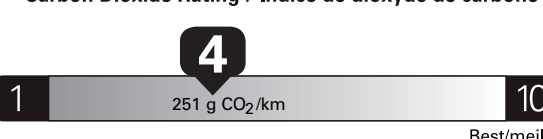

Carbon Dioxide Rating / Indice de dioxyde de carbone