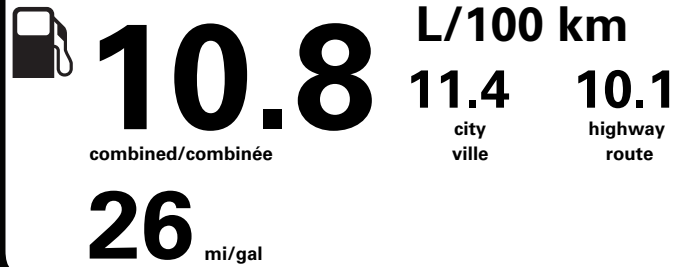

- 2024 MODEL YEAR
- FEDERAL EXCISE TAX 100.00
- 3.5L POWERBOOST FULL-HYBRID HEV 10-SPEED TRANSMISSION 2,500.00
- 3.73 ELECTRONIC LOCK RR AXLE NO CHARGE
- 7400# GVWR PACKAGE NO CHARGE
- LARIAT BLACK APPEARANCE PKG 1,600.00
- .275/60R-20 BSW ALL-TERRAIN
- .20" GLOSS BLACK ALUMINUM WHEEL 375.00
- ENGINE BLOCK HEATER 120.00
- SKID PLATES 120.00
- 50 STATE EMISSIONS NO CHARGE
- TWIN PANEL MOONROOF 1,750.00
- LINER-TRAY STYLE-W/CARPET MAT 250.00
- PRO POWER ONBOARD - 7.2KW 1,000.00
- BLUECRUISE EQUIP: 90DAY TRIAL
- SINGLE FUEL TANK
- LARIAT BLACK PACKAGE SEAT NO CHARGE

NO CHARGE

PRICE INFORMATION

BASE PRICE $80,495.00
TOTAL OPTIONS/OTHER 11,650.00

TOTAL VEHICLE & OPTIONS/OTHER DESTINATION & DELIVERY 92,145.00 2,295.00

TOTAL BEFORE REDUCTIONS 94,440.00
LARIAT SERIES DISCOUNT - 1,750.00
LAR BLACK PACK DISCOUNT - 500.00

TOTAL REDUCTIONS - 2,250.00

"THIS VEH. NOT INTENDED FOR SALE OR REGISTRATION IN US" RETAIL PRICES EXCLUDE GST/HST

(MSRP)*

	RAMP ONE/ TERMINAL UN		TOTAL MSRP $92,190.00
	CA8B		
	RAMP TWO/ TERMINAL DEUX	FINAL ASSEMBLY PLANT/ USINE DE MONTAGE	* MANUFACTURER'S SUGGESTED RETAIL PRICE = MSRP * NOTE: THIS PRICE HAS BEEN DEVELOPED AS A GUIDE. DEALERS MAY SELL FOR LESS AND ARE NOT UNDER ANY OBLIGATION TO ACCEPT THIS SUGGESTED RETAIL PRICE.
		DEARBORN	
	METHOD OF TRANSP/ MODE DE TRANSPORT	ITEM #: B7-Z600 O/T 2	
	CONVOY	RC113 N RE 2X 435 000239 03 11 24	

Gasoline Vehicle
Véhicule à essence

Fuel Consumption / Consommation de carburant

Annual fuel **COST**
for an annual distance of 20,000 km, and an average fuel price of $1.45 per litre

$ 3 132
Coût annuel en carburant

pour une distance annuelle de 20 000 km, et un prix moyen du carburant de 1,45 $ par litre

Standard pickup trucks range from /
Les camionnettes ordinaires font entre
3.2 - 19.8 L_e/100 km

L_e is gasoline litre equivalent
L_e signifie litre équivalent d'essence

Carbon Dioxide Rating / Indice de dioxyde de carbone

Smog Rating / Indice de Smog

Tailpipe emissions only / Émissions du tuyau d'échappement seulement

Estimates are based on Government of Canada approved criteria and testing methods. Vehicle's actual fuel consumption will vary.

Estimations établies selon des méthodes d'essai et des critères approuvés par le gouvernement du Canada. La consommation de carburant réelle du véhicule variera.

For more information visit

vehicles.nrcan.gc.ca

Pour plus d'information visitez

vehicules.nrcan.gc.ca

U.S. GOVERNMENT SAFETY RATINGS
COTES DE SÉCURITÉ DU GOUVERNEMENT AMÉRICAIN

Overall Vehicle Score / Cote globale du véhicule ★ ★ ★ ★ ★

Frontal Crash / Collision frontale Driver / Conducteur ★ ★ ★ ★ ★
Passenger / Passager ★ ★ ★ ★ ★

Side Crash / Collision latérale Front seat / Siège avant ★ ★ ★ ★ ★
Rear seat / Siège arrière ★ ★ ★ ★ ★

Rollover / Capotage ★ ★ ★ ★

Star ratings range from 1 to 5 stars (*****), with 5 being the highest.
Les cotes varient de 1 à 5 étoiles (*****), 5 étant la cote la plus élevée.

Source: U.S. National Highway Traffic Safety Administration
For more information / Pour de plus amples renseignements
www.safercar.gov

1FTFW5LD4RFA38314

FordPass Connect™

Download the FordPass™ app* and you can:

1. **Access Vehicle Control Features**
2. Remotely start, lock and unlock your vehicle.
   - Locate your vehicle and check approximate fuel range.
   - Receive vehicle health alerts.

1. **Activate 4G LTE Wi-Fi Hotspot**
2. New vehicles include a 3-month or 3GB data (whichever comes first) Wi-Fi trial.
   - Connect up to ten Wi-Fi-equipped devices.

Ask your sales consultant for more details.

Scan code not operational at this time

FOR PLANT USE ONLY

Insist on Ford Protect! The only extended service plan fully backed by Ford and honored at every Ford dealership in the US and Canada. See your Ford dealer for additional details, or visit www.ford.ca for more information.

Personalize your vehicle with Ford Custom Accessories. Genuine Ford Accessories are engineered for your vehicle and can be included under the Ford New Vehicle Limited Warranty. Certain conditions, limitations and exclusions apply. See your Dealer for details.