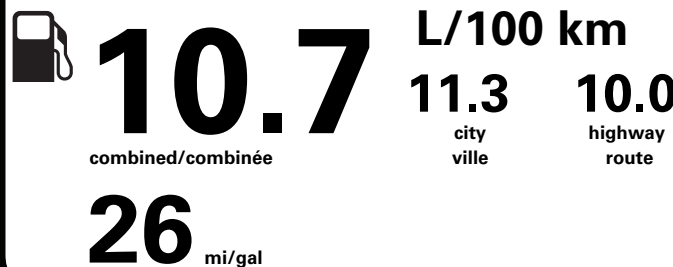

PRICE INFORMATION

Table showing price information: BASE PRICE $84,545.00, TOTAL OPTIONS/OTHER 12,585.00, TOTAL VEHICLE & OPTIONS/OTHER 97,130.00, DESTINATION & DELIVERY 2,695.00.

Table showing total before reductions: TOTAL BEFORE REDUCTIONS 99,825.00, 3.5L POWERBOOST DISCOUN - 750.00, LARIAT SERIES DISCOUNT - 1,750.00.

Table showing total reductions: TOTAL REDUCTIONS - 2,500.00.

"THIS VEH. NOT INTENDED FOR SALE OR REGISTRATION IN US" RETAIL PRICES EXCLUDE GST/HST

(MSRP)*

SOLD TO/VENDU A Woodridge Ford Lincoln Ltd 11580 24 St. S.E. Calgary AB CAN T2Z 3K1

A60 050

RAMP ONE/ TERMINAL UN

CA68

DEALER NO./CONCESSIONNAIRE

A60 050

SHIP TO (IF OTHER THAN SOLD TO) / EXPEDIER A (SI AUTRE QUE L'ACHETEUR)

RAMP TWO/ TERMINAL DEUX

FINAL ASSEMBLY PLANT/ USINE DE MONTAGE

DEARBORN

SHIP THROUGH/EXPEDIER VIA

METHOD OF TRANSP/ MODE DE TRANSPORT

CONVOY

ITEM #: A6-P581 O/T 2

TD281 N RE 2X 645 000672 04 28 26

TOTAL MSRP $97,325.00

* MANUFACTURER'S SUGGESTED RETAIL PRICE = MSRP

* NOTE: THIS PRICE HAS BEEN DEVELOPED AS A GUIDE. DEALERS MAY SELL FOR LESS AND ARE NOT UNDER ANY OBLIGATION TO ACCEPT THIS SUGGESTED RETAIL PRICE.

Canada

ENERGUIDE

Gasoline Vehicle Véhicule à essence

Fuel Consumption / Consommation de carburant

Annual fuel cost for an annual distance of 20,000 km, and an average fuel price of $1.50 per litre

$ 3 210

Coût annuel en carburant

pour une distance annuelle de 20 000 km, et un prix moyen du carburant de 1,50 $ par litre

Standard pickup trucks range from / Les camionnettes ordinaires font entre 2.7 - 19.7 L_e/100 km

L_e is gasoline litre equivalent L_e signifie litre équivalent d'essence

Carbon Dioxide Rating / Indice de dioxyde de carbone

Tailpipe emissions only / Émissions du tuyau d'échappement seulement

Smog Rating / Indice de Smog

Estimates are based on Government of Canada approved criteria and testing methods. Vehicle's actual fuel consumption will vary.

Estimations établies selon des méthodes d'essai et des critères approuvés par le gouvernement du Canada. La consommation de carburant réelle du véhicule variera.

For more information visit

vehicles.nrcan.gc.ca

Pour plus d'information visitez

vehicules.nrcan.gc.ca

U.S. GOVERNMENT SAFETY RATINGS COTES DE SÉCURITÉ DU GOUVERNEMENT AMÉRICAIN

Table showing safety ratings: Overall Vehicle Score / Cote globale du véhicule (5 stars), Frontal Crash / Collision frontale (5 stars), Side Crash / Collision latérale (5 stars), Rollover / Capotage (4 stars).

Star ratings range from 1 to 5 stars (*****), with 5 being the highest. Les cotes varient de 1 à 5 étoiles (*****), 5 étant la cote la plus élevée.

Source: U.S. National Highway Traffic Safety Administration For more information / Pour de plus amples renseignements www.safercar.gov

Download the Ford app Connect your Ford with your phone

Available Remote Features*

- Remote Start, Lock and Unlock GPS Location Vehicle Health Monitoring

Scan code not operational at this time

FOR PLANT USE ONLY

Insist on Ford Protect! The only extended service plan fully backed by Ford and honored at every Ford dealership in the US and Canada. See your Ford dealer for additional details, or visit www.ford.ca for more information.

Personalize your vehicle with Ford Custom Accessories. Genuine Ford Accessories are engineered for your vehicle and can be included under the Ford New Vehicle Limited Warranty. Certain conditions, limitations and exclusions apply. See your Dealer for details.

2202605082681