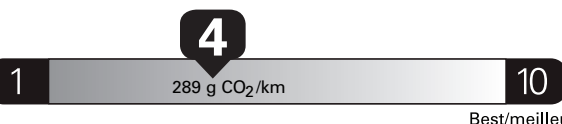

Carbon Dioxide Rating / Indice de dioxyde de carbone

Tailpipe emissions only / Émissions du tuyau d'échappement seulement