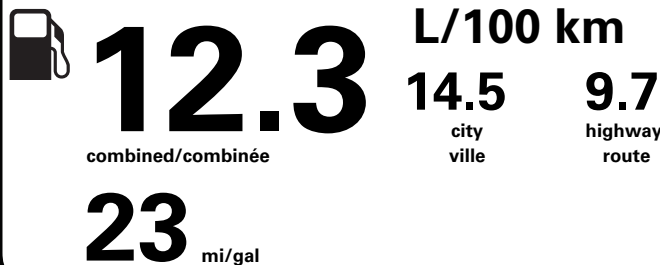

(MSRP)*

3,955.00

100.00

550.00

375.00

NO CHARGE

1,350.00

570.00

1,345.00

PRICE INFORMATION

BASE PRICE	$80,895.00
TOTAL OPTIONS/OTHER	8,245.00
TOTAL VEHICLE & OPTIONS/OTHER DESTINATION & DELIVERY	89,140.00 2,295.00

TOTAL BEFORE REDUCTIONS **91,435.00**
LARIAT SERIES DISCOUNT - **1,750.00**

TOTAL REDUCTIONS - **1,750.00**

**"THIS VEH. NOT INTENDED FOR
SALE OR REGISTRATION IN US"
RETAIL PRICES EXCLUDE
GST/HST**

(MSRP)*

$80,895.00

8,245.00

89,140.00

2,295.00

91,435.00

- 1,750.00

- 1,750.00

RAMP ONE/
TERMINAL UN

CA8G

RAMP TWO/
TERMINAL DEUX

FINAL ASSEMBLY PLANT/
USINE DE MONTAGE

DEARBORN

METHOD OF TRANSP/
MODE DE TRANSPORT

CONVOY

ITEM #: A6-C098 O/T 2

RD161 N RE 2X 440 000992 04 16 24

TOTAL MSRP $89,685.00

* MANUFACTURER'S SUGGESTED RETAIL PRICE = MSRP

* NOTE: THIS PRICE HAS BEEN DEVELOPED AS A GUIDE. DEALERS MAY SELL FOR LESS AND ARE NOT UNDER ANY OBLIGATION TO ACCEPT THIS SUGGESTED RETAIL PRICE.

Gasoline Vehicle
Véhicule à essence

Fuel Consumption / Consommation de carburant

Annual fuel **COST**
for an annual distance of 20,000 km, and an
average fuel price of $1.45 per litre

$ 3 567

Coût annuel en carburant

pour une distance annuelle de 20 000 km, et un
prix moyen du carburant de 1,45 $ par litre

Standard pickup trucks range
from /
Les camionnettes ordinaires font
entre
3.2 - 19.8 L_e/100 km

L_e is gasoline litre equivalent
L_e signifie litre équivalent d'essence

Carbon Dioxide Rating / Indice de dioxyde de carbone

Tailpipe emissions only / Émissions du tuyau d'échappement seulement

Smog Rating / Indice de Smog

Estimates are based on Government of Canada
approved criteria and testing methods. Vehicle's
actual fuel consumption will vary.

Estimations établies selon des méthodes d'essai et des
critères approuvés par le gouvernement du Canada. La
consommation de carburant réelle du véhicule variera.

For more information visit

vehicles.nrcan.gc.ca

Pour plus d'information visitez

vehicules.nrcan.gc.ca

U.S. GOVERNMENT SAFETY RATINGS COTES DE SÉCURITÉ DU GOUVERNEMENT AMÉRICAIN

Overall Vehicle Score / Cote globale du véhicule		★★★★★
Frontal Crash / Collision frontale	Driver / Conducteur Passenger / Passager	★★★★★ ★★★★★
Side Crash / Collision latérale	Front seat / Siège avant Rear seat / Siège arrière	★★★★★ ★★★★★
Rollover / Capotage		★★★★

Star ratings range from 1 to 5 stars (*****), with 5 being the highest.
Les cotes varient de 1 à 5 étoiles (*****), 5 étant la cote la plus élevée.

Source: U.S. National Highway Traffic Safety Administration
For more information / Pour de plus amples renseignements
www.safercar.gov

1FTFW5L88RFA84229

FordPass Connect™

Download the FordPass™ app* and you can:

- Access Vehicle Control Features
- Remotely start, lock and unlock your vehicle.
- Locate your vehicle and check approximate fuel range.
- Receive vehicle health alerts.

Activate 4G LTE Wi-Fi Hotspot

- New vehicles include a 3-month or 3GB data (whichever comes first) Wi-Fi trial.
- Connect up to ten Wi-Fi-equipped devices.

Ask your sales consultant
for more details.

Scan code not
operational at
this time

FOR PLANT
USE ONLY

Insist on Ford Protect! The only extended service plan fully backed
by Ford and honored at every Ford dealership in the US and Canada.
See your Ford dealer for additional details, or visit www.ford.ca
for more information.

Personalize your vehicle with Ford Custom Accessories.
Genuine Ford Accessories are engineered for your vehicle
and can be included under the Ford New Vehicle Limited
Warranty. Certain conditions, limitations and exclusions
apply. See your Dealer for details.