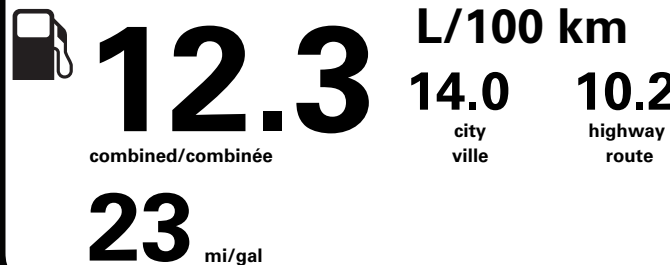

SAFETY/SECURITY

- ADVANCETRAC™W/ROLL STABILITY CONTROL AIRBAGS - SAFETY CANOPY® AIRBAGS-DRIVER/PASSENGER CENTRE HIGH MOUNT STOPLAMP DAYTIME RUNNING LIGHTS PERIMETER ALARM SECURE PKG 1 YR INCLUDED SECURILOCK® ANTI-THEFT SYS SOS POST CRASH ALERT SYST TIRE PRESSURE MONITOR SYS

WARRANTY

- 3YR/60,000KM BASIC 5YR/100,000KM POWERTRAIN ROADSIDE ASSISTANCE 24 HRS

INCLUDED ON THIS VEHICLE

(MSRP)*

EQUIPMENT GROUP 502A

- LARIAT SERIES B&O UNLEASHED SOUND SYSTEM MOBILE OFFICE PACKAGE WIRELESS CHARGING PAD AMBIENT LIGHTING

3,955.00

OPTIONAL EQUIPMENT/OTHER

- 2026 MODEL YEAR FEDERAL EXCISE TAX 275/60R20 BSW ALL-TERRAIN 3.31 NON-LIMITED-SLIP AXLE 7200# GVWR PACKAGE HEAD-UP DISPLAY LARIAT BLACK APPEARANCE PKG .20" GLOSS BLACK PNTD ALUM WHL ENGINE BLOCK HEATER TWIN PANEL MOONROOF FLOOR LINER-TRAY W/CARPET MATS BLUECRUISE EQUIP: 90 DAY TRIAL CONN PKG: 1YR INCL W/FORD APP

100.00

1,000.00

1,575.00

550.00

1,750.00

300.00

PRICE INFORMATION

BASE PRICE $84,545.00 TOTAL OPTIONS/OTHER 9,230.00

TOTAL VEHICLE & OPTIONS/OTHER DESTINATION & DELIVERY 93,775.00 2,695.00

TOTAL BEFORE REDUCTIONS 96,470.00 LARIAT SERIES DISCOUNT - 1,750.00

TOTAL REDUCTIONS - 1,750.00

"THIS VEH. NOT INTENDED FOR SALE OR REGISTRATION IN US" RETAIL PRICES EXCLUDE GST/HST

Canada

ENERGUIDE

Gasoline Vehicle Véhicule à essence

Fuel Consumption / Consommation de carburant

Annual fuel cost for an annual distance of 20,000 km, and an average fuel price of $1.50 per litre

$ 3 690

Coût annuel en carburant

pour une distance annuelle de 20 000 km, et un prix moyen du carburant de 1,50 $ par litre

Standard pickup trucks range from 2.7 - 19.7 L_e/100 km

L_e is gasoline litre equivalent L_e signifie litre équivalent d'essence