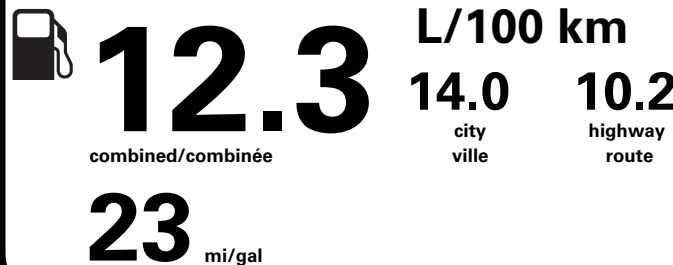

SAFETY/SECURITY

- ADVANCETRAC™/ROLL STABILITY CONTROL
- AIRBAGS - SAFETY CANOPY®
- AIRBAGS-DRIVER/PASSENGER
- CENTRE HIGH MOUNT STOPLAMP
- DAYTIME RUNNING LIGHTS
- PERIMETER ALARM
- SECURE PKG 1 YR INCLUDED
- SECURILOCK® ANTI-THEFT SYST
- SOS POST CRASH ALERT SYST
- TIRE PRESSURE MONITOR SYS

WARRANTY

- 3YR/60,000KM BASIC
- 5YR/100,000KM POWERTRAIN
- ROADSIDE ASSISTANCE 24 HRS

INCLUDED ON THIS VEHICLE

EQUIPMENT GROUP 502A

- LARIAT SERIES
- B&O UNLEASHED SOUND SYSTEM
- MOBILE OFFICE PACKAGE
- WIRELESS CHARGING PAD
- AMBIENT LIGHTING

OPTIONAL EQUIPMENT/OTHER

- 2026 MODEL YEAR
- FEDERAL EXCISE TAX
- 275/60R20 BSW ALL-TERRAIN
- 3.31 NON-LIMITED-SLIP AXLE
- 7100# GVWR PACKAGE
- LARIAT BLACK APPEARANCE PKG
- .20" GLOSS BLACK PNTD ALUM WHL
- TWIN PANEL MOONROOF
- FLOOR LINER-TRAY W/CARPET MATS
- BLUECRUISE EQUIP: 90 DAY TRIAL
- BED UTILITY PACKAGE
- .PRO ACCESS TAILGATE
- CONN PKG: 1YR INCL W/FORD APP

(MSRP)*

3,955.00

100.00

1,975.00

1,750.00

300.00

2,025.00

PRICE INFORMATION

BASE PRICE	$84,145.00
TOTAL OPTIONS/OTHER	10,105.00
TOTAL VEHICLE & OPTIONS/OTHER	94,250.00
DESTINATION & DELIVERY	2,695.00

TOTAL BEFORE REDUCTIONS 96,945.00
LARIAT SERIES DISCOUNT - 1,750.00

TOTAL REDUCTIONS - 1,750.00

"THIS VEH. NOT INTENDED FOR SALE OR REGISTRATION IN US" RETAIL PRICES EXCLUDE GST/HST

(MSRP)*

Gasoline Vehicle
Véhicule à essence

Fuel Consumption / Consommation de carburant