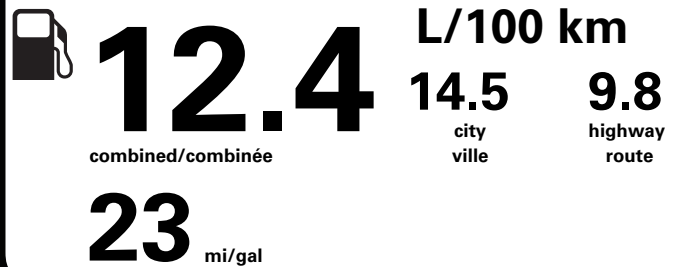

(MSRP)*

3,955.00

100.00

NO CHARGE

1,875.00

NO CHARGE

1,750.00

2,025.00

275.00

PRICE INFORMATION

BASE PRICE $82,895.00
TOTAL OPTIONS/OTHER 9,980.00

TOTAL VEHICLE & OPTIONS/OTHER 92,875.00
DESTINATION & DELIVERY 2,595.00

TOTAL BEFORE REDUCTIONS 95,470.00
LARIAT SERIES DISCOUNT - 1,750.00

TOTAL REDUCTIONS - 1,750.00

"THIS VEH. NOT INTENDED FOR SALE OR REGISTRATION IN US" RETAIL PRICES EXCLUDE GST/HST

(MSRP)*

SOLD TO/VENDU A Meadowvale Ford Sales & Serv 2230 Battleford Road Mississauga ON CAN L5N 3K6	B10 280	RAMP ONE/ TERMINAL UN CS59	DEALER NO./CONCESSIONNAIRE B10 280

SHIP TO (IF OTHER THAN SOLD TO) / EXPEDIER A (SI AUTRE QUE L'ACHETEUR)	RAMP TWO/ TERMINAL DEUX	FINAL ASSEMBLY PLANT/ USINE DE MONTAGE DEARBORN

SHIP THROUGH/EXPEDIER VIA	METHOD OF TRANSP / MODE DE TRANSPORT CONVOY	ITEM #: B1-G600 O/T 1

TOTAL MSRP $93,720.00

* MANUFACTURER'S SUGGESTED RETAIL PRICE = MSRP
* NOTE: THIS PRICE HAS BEEN DEVELOPED AS A GUIDE. DEALERS MAY SELL FOR LESS AND ARE NOT UNDER ANY OBLIGATION TO ACCEPT THIS SUGGESTED RETAIL PRICE.

SPECIAL ORDER

SJ241 N RE 2X 545 000811 09 24 25

Gasoline Vehicle
Véhicule à essence

Fuel Consumption / Consommation de carburant

Annual fuel COST
for an annual distance of 20,000 km, and an average fuel price of $1.55 per litre

$ 3 844

Coût annuel en carburant

pour une distance annuelle de 20 000 km, et un prix moyen du carburant de 1,55 $ par litre

Standard pickup trucks range from /
Les camionnettes ordinaires font entre
2.7 - 19.7 L_e/100 km

L_e is gasoline litre equivalent
L_e signifie litre équivalent d'essence

Carbon Dioxide Rating / Indice de dioxyde de carbone

Tailpipe emissions only / Émissions du tuyau d'échappement seulement

Smog Rating / Indice de Smog

Estimates are based on Government of Canada approved criteria and testing methods. Vehicle's actual fuel consumption will vary.

Estimations établies selon des méthodes d'essai et des critères approuvés par le gouvernement du Canada. La consommation de carburant réelle du véhicule variera.

For more information visit

vehicles.nrcan.gc.ca

Pour plus d'information visitez

vehicules.nrcan.gc.ca

U.S. GOVERNMENT SAFETY RATINGS
COTES DE SÉCURITÉ DU GOUVERNEMENT AMÉRICAIN

Overall Vehicle Score / Cote globale du véhicule	★★★★★
Frontal Crash / Collision frontale	★★★★★
Side Crash / Collision latérale	★★★★★
Rollover / Capotage	★★★★

Star ratings range from 1 to 5 stars (*****), with 5 being the highest.
Les cotes varient de 1 à 5 étoiles (*****), 5 étant la cote la plus élevée.

Source: U.S. National Highway Traffic Safety Administration
For more information / Pour de plus amples renseignements
www.safercar.gov

1FTFW5L83SFC28811

FordPass Connect™

Download the FordPass™ app* and you can:

Access Vehicle Control Features

- Remotely start, lock and unlock your vehicle.
- Locate your vehicle and check approximate fuel range.
- Receive vehicle health alerts.

Activate 4G LTE Wi-Fi Hotspot

- New vehicles include a 3-month or 3GB data (whichever comes first) Wi-Fi trial.
- Connect up to ten Wi-Fi-equipped devices.

Ask your sales consultant for more details.

Scan code not operational at this time

FOR PLANT USE ONLY

Insist on Ford Protect! The only extended service plan fully backed by Ford and honored at every Ford dealership in the US and Canada. See your Ford dealer for additional details, or visit www.ford.ca for more information.

Personalize your vehicle with Ford Custom Accessories. Genuine Ford Accessories are engineered for your vehicle and can be included under the Ford New Vehicle Limited Warranty. Certain conditions, limitations and exclusions apply. See your Dealer for details.