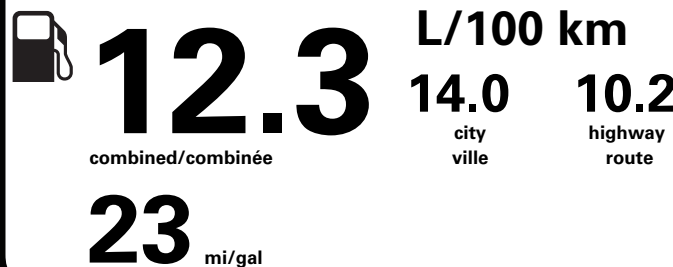

WARRANTY

- 3YR/60,000KM BASIC 5YR/100,000KM POWERTRAIN ROADSIDE ASSISTANCE 24 HRS

INCLUDED ON THIS VEHICLE

(MSRP)*

EQUIPMENT GROUP 502A

- LARIAT SERIES B&O UNLEASHED SOUND SYSTEM MOBILE OFFICE PACKAGE WIRELESS CHARGING PAD AMBIENT LIGHTING

3,955.00

OPTIONAL EQUIPMENT/OTHER

- 2026 MODEL YEAR FEDERAL EXCISE TAX 275/60R20 BSW ALL-TERRAIN 3.55 ELECTRONIC LOCKING AXLE 7100# GVWR PACKAGE HEAD-UP DISPLAY LARIAT BLACK APPEARANCE PKG .20" GLOSS BLACK PNTD ALUM WHL ENGINE BLOCK HEATER TWIN PANEL MOONROOF BLUECRUISE EQUIP: 90 DAY TRIAL TOW/HAUL PACKAGE TRAILER BRAKE CONTROLLER FX4 OFF-ROAD PACKAGE SKID PLATES KEYLESS ENTRY KEYPAD DRVR SIDE BED UTILITY PACKAGE PRO ACCESS TAILGATE CONN PKG: 1YR INCL W/FORD APP

100.00

NO CHARGE

1,000.00

1,975.00

550.00

1,750.00

1,175.00

1,775.00

625.00

2,025.00

PRICE INFORMATION

BASE PRICE $83,645.00 TOTAL OPTIONS/OTHER 14,930.00

TOTAL VEHICLE & OPTIONS/OTHER DESTINATION & DELIVERY 98,575.00 2,695.00

TOTAL BEFORE REDUCTIONS 101,270.00 LARIAT SERIES DISCOUNT - 1,750.00

TOTAL REDUCTIONS - 1,750.00

"THIS VEH. NOT INTENDED FOR SALE OR REGISTRATION IN US" RETAIL PRICES EXCLUDE GST/HST

Gasoline Vehicle Véhicule à essence

Fuel Consumption / Consommation de carburant

Annual fuel COST for an annual distance of 20,000 km, and an average fuel price of $1.50 per litre

$ 3 690

Coût annuel en carburant

pour une distance annuelle de 20 000 km, et un prix moyen du carburant de 1,50 $ par litre

Standard pickup trucks range from / Les camionnettes ordinaires font entre 2.7 - 19.7 L_e/100 km

L_e is gasoline litre equivalent L_e signifie litre équivalent d'essence

Carbon Dioxide Rating / Indice de dioxyde de carbone

Tailpipe emissions only / Émissions du tuyau d'échappement seulement

Smog Rating / Indice de Smog

Estimates are based on Government of Canada approved criteria and testing methods. Vehicle's actual fuel consumption will vary.

Estimations établies selon des méthodes d'essai et des critères approuvés par le gouvernement du Canada. La consommation de carburant réelle du véhicule variera.

For more information visit

vehicles.nrcan.gc.ca

Pour plus d'information visitez

vehicules.nrcan.gc.ca

U.S. GOVERNMENT SAFETY RATINGS COTES DE SÉCURITÉ DU GOUVERNEMENT AMÉRICAIN

Overall Vehicle Score / Cote globale du véhicule ★★★★★

Frontal Crash Collision frontale Driver / Conducteur Passenger / Passager ★★★★★ ★★★★★

Side Crash Collision latérale Front seat / Siège avant Rear seat / Siège arrière ★★★★★ ★★★★★

Rollover / Capotage ★★★★★

Star ratings range from 1 to 5 stars (*****), with 5 being the highest. Les cotes varient de 1 à 5 étoiles (*****), 5 étant la cote la plus élevée.

Source: U.S. National Highway Traffic Safety Administration For more information / Pour de plus amples renseignements www.safercar.gov

FordPass Connect™

Download the FordPass™ app* and you can:

- Access Vehicle Control Features Remotely start, lock and unlock your vehicle. Locate your vehicle and check approximate fuel range. Receive vehicle health alerts.

- Activate 4G LTE Wi-Fi Hotspot New vehicles include a 3-month or 3GB data (whichever comes first) Wi-Fi trial. Connect up to ten Wi-Fi-equipped devices.

Ask your sales consultant for more details.

Scan code not operational at this time

FOR PLANT USE ONLY

Table with columns: SOLD TO/VENDU A, RAMP ONE/TERMINAL UN, DEALER NO./CONCESSIONNAIRE, SHIP TO, RAMP TWO/TERMINAL DEUX, FINAL ASSEMBLY PLANT/USINE DE MONTAGE, SHIP THROUGH/EXPEDIER VIA, METHOD OF TRANSP/MODE DE TRANSPORT, ITEM #.

TOTAL MSRP $99,520.00

* MANUFACTURER'S SUGGESTED RETAIL PRICE = MSRP * NOTE: THIS PRICE HAS BEEN DEVELOPED AS A GUIDE. DEALERS MAY SELL FOR LESS AND ARE NOT UNDER ANY OBLIGATION TO ACCEPT THIS SUGGESTED RETAIL PRICE.

1FTFW5L81TFA45053

Insist on Ford Protect! The only extended service plan fully backed by Ford and honored at every Ford dealership in the US and Canada. See your Ford dealer for additional details, or visit www.ford.ca for more information.