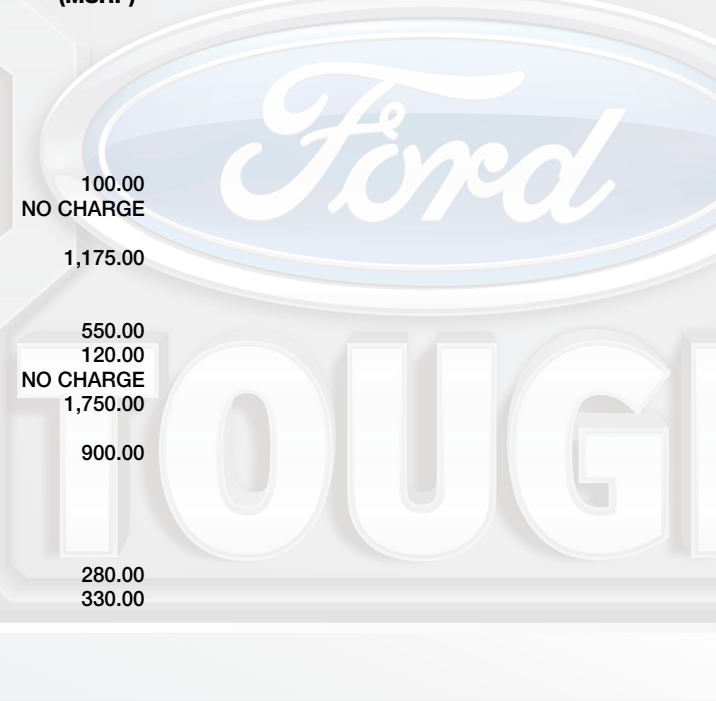

FUNCTIONAL

- 360-DEGREE CAMERA
- AUTO HOLD
- BLIS W/CROSS TRAFFIC ALERT
- FORDPASS CONNECT™
- INTELL ACCESS W/PUSH START
- LANE KEEPING SYSTEM
- POST-COLLISION BRAKING
- PRE-COLLISION ASSIST W/AEB
- REAR VIEW CAMERA
- REMOTE VEHICLE START
- REVERSE BRAKE ASSIST
- REVERSE SENSING SYSTEM
- SYNC@4 W/EVR & 12" SCREEN
- TRAILER HITCH, CLASS IV

SAFETY/SECURITY

- ADVANCETRAC™/W/ ROLL STABILITY CONTROL
- AIRBAG - FRONT SEAT MOUNTED SIDE IMPACT
- AIRBAGS - SAFETY CANOPY@
- SECURE PKG 1 YR INCLUDED
- SECURILOCK ANTI-THEFT SYS
- SOS POST CRASH ALERT SYST
- STOP LAMP, HIGH MOUNT CTR
- TIRE PRESSURE MONITOR SYS

WARRANTY

- 3 YR/60,000 KM BASIC
- 5YEAR/100,000 KM POWERTRAIN
- ROADSIDE ASSISTANCE 24 HRS

INCLUDED ON THIS VEHICLE

EQUIPMENT GROUP 501A

- LARIAT SERIES

OPTIONAL EQUIPMENT/OTHER

- 2025 MODEL YEAR
- FEDERAL EXCISE TAX 100.00
- 3.55 ELECTRONIC LOCK RR AXLE NO CHARGE
- 7200# GVWR PACKAGE
- LARIAT BLACK APPEARANCE PKG 1,175.00
- .275/60R-20 BSW ALL-TERRAIN
- .20" GLOSS BLACK ALUMINUM WHEEL
- ENGINE BLOCK HEATER 550.00
- SKID PLATES 120.00
- 50 STATE EMISSIONS NO CHARGE
- TWIN PANEL MOONROOF 1,750.00
- BLUECRUISE EQUIP: 90DAY TRIAL
- TOW/HAUL PACKAGE 900.00
- .INTEGRATED TRLR BRAKE CNTRL
- 136 LITRE/ 36 GALLON FUEL TANK

DEALER INSTALLED OPTIONS

- SECURICODE WIRELESS KEYLESS EN 280.00
- FRONT & REAR MOLDED SPLASH GUA 330.00

(MSRP)*

PRICE INFORMATION

BASE PRICE	$82,395.00
TOTAL OPTIONS/OTHER	5,205.00
TOTAL VEHICLE & OPTIONS/OTHER	87,600.00
DESTINATION & DELIVERY	2,395.00

TOTAL BEFORE REDUCTIONS	89,995.00
LARIAT SERIES DISCOUNT	- 1,750.00
501A DISCOUNT	- 500.00

TOTAL REDUCTIONS	- 2,250.00

"THIS VEH. NOT INTENDED FOR SALE OR REGISTRATION IN US" RETAIL PRICES EXCLUDE GST/HST

(MSRP)*

SOLD TO/VENDU A Legacy Ford Ponoka 6305 - 42 Avenue Ponoka AB CAN T4J 1J8	B60 260	RAMP ONE/ TERMINAL UN CW68	DEALER NO./CONCESSIONNAIRE B60 260

SHIP TO (IF OTHER THAN SOLD TO) / EXPEDIER A (SI AUTRE QUE L'ACHETEUR)	RAMP TWO/ TERMINAL DEUX	FINAL ASSEMBLY PLANT/ USINE DE MONTAGE KANSAS CITY

SHIP THROUGH/EXPEDIER VIA	METHOD OF TRANSP / MODE DE TRANSPORT CONVOY	ITEM #: B6-E159 O/T 1

TOTAL MSRP $87,745.00

* MANUFACTURER'S SUGGESTED RETAIL PRICE = MSRP
* NOTE: THIS PRICE HAS BEEN DEVELOPED AS A GUIDE. DEALERS MAY SELL FOR LESS AND ARE NOT UNDER ANY OBLIGATION TO ACCEPT THIS SUGGESTED RETAIL PRICE.

SPECIAL ORDER

SE272 N RE 2X 535 001019 05 27 25

Gasoline Vehicle
Véhicule à essence