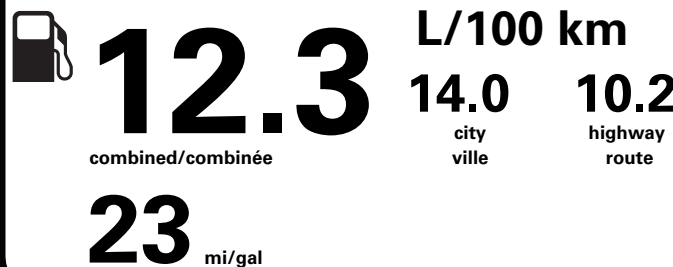

(MSRP)*

3,955.00

100.00

NO CHARGE

1,000.00

1,975.00

550.00

1,750.00

1,175.00

1,775.00

2,025.00

PRICE INFORMATION

BASE PRICE	$84,145.00
TOTAL OPTIONS/OTHER	14,305.00
TOTAL VEHICLE & OPTIONS/OTHER	98,450.00
DESTINATION & DELIVERY	2,695.00

TOTAL BEFORE REDUCTIONS 101,145.00
LARIAT SERIES DISCOUNT - 1,750.00

TOTAL REDUCTIONS - 1,750.00

"THIS VEH. NOT INTENDED FOR SALE OR REGISTRATION IN US" RETAIL PRICES EXCLUDE GST/HST

(MSRP)*

SOLD TO/VENDU A Lacombe Ford Sales Ltd 5610 Highway 2A Lacombe AB CAN T4L 1A3	B60 277	RAMP ONE/TERMINAL UN CA68	DEALER NO./CONCESSIONNAIRE B60 277
SHIP TO (IF OTHER THAN SOLD TO) / EXPEDIER A (SI AUTRE QUE L'ACHETEUR) Lacombe Ford Sales Ltd 4340 Hwy 12 East Lacombe AB	B6 277	RAMP TWO/TERMINAL DEUX	FINAL ASSEMBLY PLANT/USINE DE MONTAGE DEARBORN
SHIP THROUGH/EXPEDIER VIA	METHOD OF TRANSP./MODE DE TRANSPORT CONVOY	ITEM #: B6-A203 O/T 2	
TD151 N RE 2X 645 000381 04 15 26			

TOTAL MSRP $99,395.00

* MANUFACTURER'S SUGGESTED RETAIL PRICE = MSRP
* NOTE: THIS PRICE HAS BEEN DEVELOPED AS A GUIDE. DEALERS MAY SELL FOR LESS AND ARE NOT UNDER ANY OBLIGATION TO ACCEPT THIS SUGGESTED RETAIL PRICE.

Gasoline Vehicle
Véhicule à essence

Fuel Consumption / Consommation de carburant

Annual fuel **COST**
for an annual distance of 20,000 km, and an average fuel price of $1.50 per litre

$ 3 690

Coût annuel en carburant

pour une distance annuelle de 20 000 km, et un prix moyen du carburant de 1,50 $ par litre

Standard pickup trucks range from /
Les camionnettes ordinaires font entre
2.7 - 19.7 L_e/100 km

L_e is gasoline litre equivalent
L_e signifie litre équivalent d'essence

Carbon Dioxide Rating / Indice de dioxyde de carbone

Tailpipe emissions only / Émissions du tuyau d'échappement seulement

Smog Rating / Indice de Smog

Estimates are based on Government of Canada approved criteria and testing methods. Vehicle's actual fuel consumption will vary.

Estimations établies selon des méthodes d'essai et des critères approuvés par le gouvernement du Canada. La consommation de carburant réelle du véhicule variera.

For more information visit

vehicles.nrcan.gc.ca

Pour plus d'information visitez

vehicules.nrcan.gc.ca

U.S. GOVERNMENT SAFETY RATINGS
COTES DE SÉCURITÉ DU GOUVERNEMENT AMÉRICAIN

Overall Vehicle Score / Cote globale du véhicule	★★★★★
Frontal Crash / Collision frontale	★★★★★
Side Crash / Collision latérale	★★★★★
Rollover / Capotage	★★★★

Star ratings range from 1 to 5 stars (*****), with 5 being the highest. Les cotes varient de 1 à 5 étoiles (*****), 5 étant la cote la plus élevée.

Source: U.S. National Highway Traffic Safety Administration
For more information / Pour de plus amples renseignements
www.safercar.gov

1FTFW5L80TFA86483

Download the Ford app
Connect your Ford with your phone

Available Remote Features*

- Remote Start, Lock and Unlock
- GPS Location
- Vehicle Health Monitoring

Scan code not operational at this time

FOR PLANT USE ONLY

Insist on Ford Protect! The only extended service plan fully backed by Ford and honored at every Ford dealership in the US and Canada. See your Ford dealer for additional details, or visit www.ford.ca for more information.

Personalize your vehicle with Ford Custom Accessories. Genuine Ford Accessories are engineered for your vehicle and can be included under the Ford New Vehicle Limited Warranty. Certain conditions, limitations and exclusions apply. See your Dealer for details.