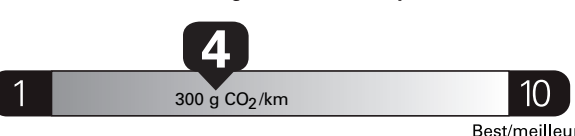

Carbon Dioxide Rating / Indice de dioxyde de carbone