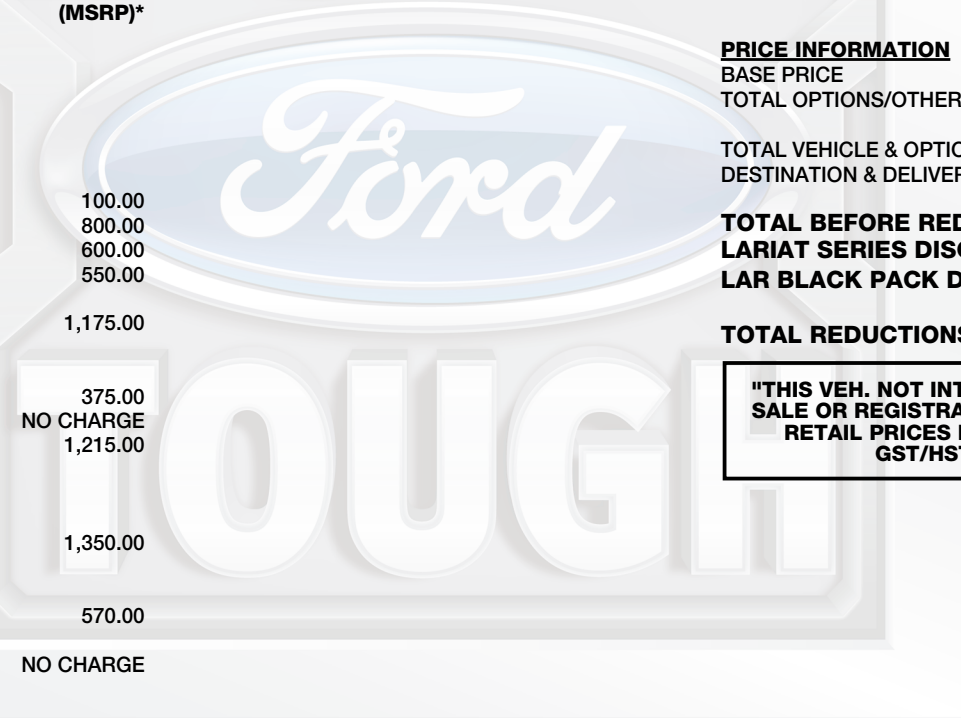

FUNCTIONAL

- 360-DEGREE CAMERA
- A/C, DUAL ZONE ELECTRONIC
- BLIS W/CROSS TRAFFIC
- FORDPASS CONNECT™
- INTELL ACCESS W/PUSH START
- LANE KEEPING SYSTEM
- POST-COLLISION BRAKING
- PRE-COLLISION ASSIST W/AEB
- REAR VIEW CAMERA
- REMOTE KEYLESS ENTRY
- REMOTE VEHICLE START
- REVERSE BRAKE ASSIST
- REVERSE SENSING SYSTEM
- SYNC@4 W/EVR & 12" SCREEN

SAFETY/SECURITY

- ADVANCETRAC™/W/ ROLL STABILITY CONTROL
- AIR BAGS, SIDE
- AIRBAGS, DRIVER & PASS
- SECURICODE KEYLESS KEYPAD
- SECURILOCK ANTI-THEFT SYS
- SOS POST CRASH ALERT SYST
- STOLEN VEH SVCS: 1 YR PLAN
- STOP LAMP, HIGH MOUNT CTR
- TIRE PRESSURE MONITOR SYS

WARRANTY

- 3 YR/60,000 KM BASIC
- 5 YEAR/100,000 KM POWERTRAIN
- ROADSIDE ASSISTANCE 24 HRS

INCLUDED ON THIS VEHICLE

EQUIPMENT GROUP 501A

- LARIAT SERIES

OPTIONAL EQUIPMENT/OTHER

- 2024 MODEL YEAR
- FEDERAL EXCISE TAX 100.00
- STAR WHITE MET TRI-COAT 800.00
- 5.0L V8 ENGINE 600.00
- 3.73 E-LOCK RR AXLE (UPGRADED) 550.00
- 7200# GVWR PACKAGE
- LARIAT BLACK APPEARANCE PKG 1,175.00
- .275/60R-20 BSW ALL-TERRAIN
- .20" GLOSS BLACK ALUMINUM WHEEL
- ENGINE BLOCK HEATER 375.00
- 50 STATE EMISSIONS NO CHARGE
- MOBILE OFFICE PACKAGE 1,215.00
- .PARTITIONED FOLD-FLAT STORAGE
- .WIRELESS CHARGING PAD
- BLUECRUISE EQUIP: 90DAY TRIAL
- TOW/HAUL PACKAGE 1,350.00
- .INTEGRATED TRLR BRAKE CNTRL
- .LESS ONBOARDSCALE/SMART HITCH
- MIRROR PWR TELE/GLASS/FOLD 570.00
- 136 LITRE/ 36 GALLON FUEL TANK
- LARIAT BLACK PACKAGE SEAT NO CHARGE

(MSRP)*

PRICE INFORMATION

BASE PRICE $80,895.00
TOTAL OPTIONS/OTHER 6,735.00

TOTAL VEHICLE & OPTIONS/OTHER 87,630.00
DESTINATION & DELIVERY 2,295.00

TOTAL BEFORE REDUCTIONS 89,925.00

LARIAT SERIES DISCOUNT - 1,750.00

LAR BLACK PACK DISCOUNT - 500.00

TOTAL REDUCTIONS - 2,250.00

"THIS VEH. NOT INTENDED FOR SALE OR REGISTRATION IN US" RETAIL PRICES EXCLUDE GST/HST

(MSRP)*

	RAMP ONE/ TERMINAL UN		TOTAL MSRP $87,675.00
	CA8G		
	RAMP TWO/ TERMINAL DEUX	FINAL ASSEMBLY PLANT/ USINE DE MONTAGE	* MANUFACTURER'S SUGGESTED RETAIL PRICE = MSRP * NOTE: THIS PRICE HAS BEEN DEVELOPED AS A GUIDE. DEALERS MAY SELL FOR LESS AND ARE NOT UNDER ANY OBLIGATION TO ACCEPT THIS SUGGESTED RETAIL PRICE.
		DEARBORN	
	METHOD OF TRANSP/ MODE DE TRANSPORT	ITEM #: A6-D152 O/T 2	
	CONVOY	RE213 N RE 2X 440 000725 05 21 24	

Gasoline Vehicle
Véhicule à essence