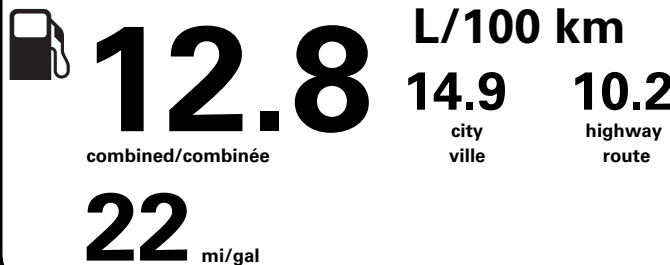

INCLUDED ON THIS VEHICLE

EQUIPMENT GROUP 501A

- LARIAT SERIES

OPTIONAL EQUIPMENT/OTHER

- 2024 MODEL YEAR
- FEDERAL EXCISE TAX 100.00
- .20" CHROME-LIKE PVD WHEELS 600.00
- 5.0L V8 ENGINE
- 275/60R-20 BSW ALL-TERRAIN 550.00
- 3.73 E-LOCK RR AXLE (UPGRADED)
- 7200# GVWR PACKAGE
- ENGINE BLOCK HEATER 375.00
- 50 STATE EMISSIONS NO CHARGE
- BLUECRUISE EQUIP: 90DAY TRIAL
- TOW/HAUL PACKAGE 1,350.00
- .INTEGRATED TRLR BRAKE CNTRL
- FX4 OFF ROAD PACKAGE 1,345.00
- SKID PLATES
- 136 LITRE/ 36 GALLON FUEL TANK

(MSRP)*

100.00

600.00

550.00

375.00

NO CHARGE

1,350.00

1,345.00

PRICE INFORMATION

BASE PRICE	$80,895.00
TOTAL OPTIONS/OTHER	4,320.00
TOTAL VEHICLE & OPTIONS/OTHER	85,215.00
DESTINATION & DELIVERY	2,295.00

TOTAL BEFORE REDUCTIONS 87,510.00
LARIAT SERIES DISCOUNT - 1,750.00

TOTAL REDUCTIONS - 1,750.00

"THIS VEH. NOT INTENDED FOR SALE OR REGISTRATION IN US" RETAIL PRICES EXCLUDE GST/HST

TOTAL MSRP $85,760.00

* MANUFACTURER'S SUGGESTED RETAIL PRICE = MSRP

* NOTE: THIS PRICE HAS BEEN DEVELOPED AS A GUIDE. DEALERS MAY SELL FOR LESS AND ARE NOT UNDER ANY OBLIGATION TO ACCEPT THIS SUGGESTED RETAIL PRICE.

RAMP ONE/
TERMINAL UN

CH8G

RAMP TWO/
TERMINAL DEUX

FINAL ASSEMBLY PLANT/
USINE DE MONTAGE

KANSAS CITY

METHOD OF TRANSP/
MODE DE TRANSPORT

CONVOY

ITEM #: B7-4042 O/T 2

RC202 N RE 2X 440 000039 03 20 24

Gasoline Vehicle
Véhicule à essence

Fuel Consumption / Consommation de carburant

Annual fuel COST
for an annual distance of 20,000 km, and an average fuel price of $1.45 per litre

$ 3 712

Coût annuel en carburant

pour une distance annuelle de 20 000 km, et un prix moyen du carburant de 1,45 $ par litre

Standard pickup trucks range from /
Les camionnettes ordinaires font entre
3.2 - 19.8 L_e/100 km

L_e is gasoline litre equivalent
L_e signifie litre équivalent d'essence

Carbon Dioxide Rating / Indice de dioxyde de carbone

Tailpipe emissions only / Émissions du tuyau d'échappement seulement

Smog Rating / Indice de Smog

Estimates are based on Government of Canada approved criteria and testing methods. Vehicle's actual fuel consumption will vary.

Estimations établies selon des méthodes d'essai et des critères approuvés par le gouvernement du Canada. La consommation de carburant réelle du véhicule variera.

For more information visit

vehicles.nrcan.gc.ca

Pour plus d'information visitez

vehicules.nrcan.gc.ca

U.S. GOVERNMENT SAFETY RATINGS
COTES DE SÉCURITÉ DU GOUVERNEMENT AMÉRICAIN

Overall Vehicle Score / Cote globale du véhicule ★ ★ ★ ★ ★

Frontal Crash / Collision frontale Driver / Conducteur ★ ★ ★ ★ ★
Passenger / Passager ★ ★ ★ ★ ★

Side Crash / Collision latérale Front seat / Siège avant ★ ★ ★ ★ ★
Rear seat / Siège arrière ★ ★ ★ ★ ★

Rollover / Capotage ★ ★ ★ ★

Star ratings range from 1 to 5 stars (★★★★★), with 5 being the highest. Les cotes varient de 1 à 5 étoiles (★★★★★), 5 étant la cote la plus élevée.

Source: U.S. National Highway Traffic Safety Administration
For more information / Pour de plus amples renseignements
www.safercar.gov

1FTFW5L55RKD48715

FordPass Connect™

Download the FordPass™ app* and you can:

- Access Vehicle Control Features
- Remotely start, lock and unlock your vehicle.
- Locate your vehicle and check approximate fuel range.
- Receive vehicle health alerts.

Activate 4G LTE Wi-Fi Hotspot

- New vehicles include a 3-month or 3GB data (whichever comes first) Wi-Fi trial.
- Connect up to ten Wi-Fi-equipped devices.

Ask your sales consultant for more details.

Scan code not operational at this time

FOR PLANT USE ONLY

Insist on Ford Protect! The only extended service plan fully backed by Ford and honored at every Ford dealership in the US and Canada. See your Ford dealer for additional details, or visit www.ford.ca for more information.

Personalize your vehicle with Ford Custom Accessories. Genuine Ford Accessories are engineered for your vehicle and can be included under the Ford New Vehicle Limited Warranty. Certain conditions, limitations and exclusions apply. See your Dealer for details.