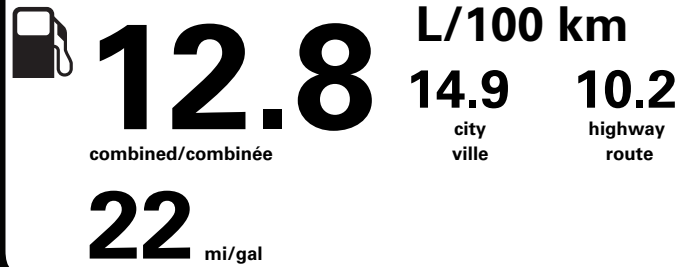

2024 MODEL YEAR	
FEDERAL EXCISE TAX	100.00
STAR WHITE MET TRI-COAT	800.00
.20" CHROME-LIKE PVD WHEELS	
5.0L V8 ENGINE	600.00
275/60R-20 BSW ALL-TERRAIN	
3.73 E-LOCK RR AXLE (UPGRADED)	550.00
7200# GVWR PACKAGE	
ENGINE BLOCK HEATER	375.00
50 STATE EMISSIONS	NO CHARGE
BLUECRUISE EQUIP: 90DAY TRIAL	
TOW/HAUL PACKAGE	1,350.00
.INTEGRATED TRLR BRAKE CNTRL	
.LESS ONBOARDSCALE/SMART HITCH	
MIRROR PWR TELE/GLASS/FOLD	570.00
FX4 OFF ROAD PACKAGE	1,345.00
.SKID PLATES	
PRO ACCESS TAILGATE REMOVAL	- 255.00
136 LITRE/ 36 GALLON FUEL TANK	
BED UTILITY PACKAGE	2,340.00

(MSRP)*

3,955.00

PRICE INFORMATION

BASE PRICE	$80,895.00
TOTAL OPTIONS/OTHER	11,730.00

TOTAL VEHICLE & OPTIONS/OTHER	92,625.00
DESTINATION & DELIVERY	2,295.00

TOTAL BEFORE REDUCTIONS	94,920.00
LARIAT SERIES DISCOUNT	- 1,750.00

TOTAL REDUCTIONS	- 1,750.00

"THIS VEH. NOT INTENDED FOR SALE OR REGISTRATION IN US" RETAIL PRICES EXCLUDE GST/HST

TOTAL MSRP $93,170.00

* MANUFACTURER'S SUGGESTED RETAIL PRICE = MSRP

* NOTE: THIS PRICE HAS BEEN DEVELOPED AS A GUIDE. DEALERS MAY SELL FOR LESS AND ARE NOT UNDER ANY OBLIGATION TO ACCEPT THIS SUGGESTED RETAIL PRICE.

RAMP ONE/
TERMINAL UN

CA8G

RAMP TWO/
TERMINAL DEUX

FINAL ASSEMBLY PLANT/
USINE DE MONTAGE

DEARBORN

METHOD OF TRANSP/
MODE DE TRANSPORT

CONVOY

ITEM #: A6-J962 O/T 2

RD091 N RE 2X 440 000855 04 09 24

Gasoline Vehicle
Véhicule à essence

Fuel Consumption / Consommation de carburant

Annual fuel COST
for an annual distance of 20,000 km, and an average fuel price of $1.45 per litre

$ 3 712

Coût annuel en carburant

pour une distance annuelle de 20 000 km, et un prix moyen du carburant de 1,45 $ par litre

Standard pickup trucks range from /
Les camionnettes ordinaires font entre
3.2 - 19.8 L_e/100 km

L_e is gasoline litre equivalent
L_e signifie litre équivalent d'essence

Carbon Dioxide Rating / Indice de dioxyde de carbone

Tailpipe emissions only / Émissions du tuyau d'échappement seulement

Smog Rating / Indice de Smog

Estimates are based on Government of Canada approved criteria and testing methods. Vehicle's actual fuel consumption will vary.

Estimations établies selon des méthodes d'essai et des critères approuvés par le gouvernement du Canada. La consommation de carburant réelle du véhicule variera.

For more information visit

vehicles.nrcan.gc.ca

Pour plus d'information visitez

vehicules.nrcan.gc.ca

U.S. GOVERNMENT SAFETY RATINGS
COTES DE SÉCURITÉ DU GOUVERNEMENT AMÉRICAIN

Overall Vehicle Score /
Cote globale du véhicule ★ ★ ★ ★ ★

Frontal Crash / Collision frontale
Driver / Conducteur ★ ★ ★ ★ ★
Passenger / Passager ★ ★ ★ ★ ★

Side Crash / Collision latérale
Front seat / Siège avant ★ ★ ★ ★ ★
Rear seat / Siège arrière ★ ★ ★ ★ ★

Rollover / Capotage ★ ★ ★ ★

Star ratings range from 1 to 5 stars (★★★★★), with 5 being the highest.
Les cotes varient de 1 à 5 étoiles (★★★★★), 5 étant la cote la plus élevée.

Source: U.S. National Highway Traffic Safety Administration
For more information / Pour de plus amples renseignements
www.safercar.gov

1FTFW5L52RFA70607

FordPass Connect™

Download the FordPass™ app* and you can:

1. Access Vehicle Control Features
2. Remotely start, lock and unlock your vehicle.
   - Locate your vehicle and check approximate fuel range.
   - Receive vehicle health alerts.

1. Activate 4G LTE Wi-Fi Hotspot
2. New vehicles include a 3-month or 3GB data (whichever comes first) Wi-Fi trial.
   - Connect up to ten Wi-Fi-equipped devices.

Ask your sales consultant for more details.

Scan code not operational at this time

FOR PLANT USE ONLY

Insist on Ford Protect! The only extended service plan fully backed by Ford and honored at every Ford dealership in the US and Canada. See your Ford dealer for additional details, or visit www.ford.ca for more information.

Personalize your vehicle with Ford Custom Accessories. Genuine Ford Accessories are engineered for your vehicle and can be included under the Ford New Vehicle Limited Warranty. Certain conditions, limitations and exclusions apply. See your Dealer for details.