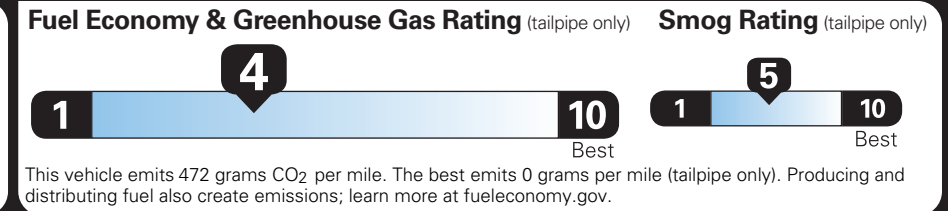

Actual results will vary for many reasons, including driving conditions and how you drive and maintain your vehicle. The average new vehicle gets 29 MPG and costs $8,500 to fuel over 5 years. Cost estimates are based on 15,000 miles per year at $3.30 per gallon. MPGe is miles per gasoline gallon equivalent. Vehicle emissions are a significant cause of climate change and smog.

fueleconomy.gov

Calculate personalized estimates and compare vehicles

GOVERNMENT 5-STAR SAFETY RATINGS

Overall Vehicle Score ★★★★★

Based on the combined ratings of frontal, side and rollover. Should ONLY be compared to other vehicles of similar size and weight.

Frontal Crash Driver Passenger ★★★★★

Based on the risk of injury in a frontal impact. Should ONLY be compared to other vehicles of similar size and weight.

Side Crash Front seat Rear seat ★★★★★

Based on the risk of injury in a side impact.

Rollover ★★★★★

Based on the risk of rollover in a single-vehicle crash.

Star ratings range from 1 to 5 stars (★★★★★), with 5 being the highest.
Source: National Highway Traffic Safety Administration (NHTSA).
www.safercar.gov or 1-888-327-4236

Download the Ford app
Connect your Ford with your phone*

1. Available Remote Features
2. Remote Start, Lock and Unlock
   - GPS Location
   - Vehicle Health Monitoring

Insist on Ford Protect! The only extended service plan fully backed by Ford and honored at every Ford dealership in the U.S., Canada and Mexico. See your Ford dealer or visit www.FordOwner.com.

Get Prequalified now at
www.ford.com/finance

	RAMP ONE		TOTAL MSRP $68,770.00
	CATB	CONVOY	
	RAMP TWO	ITEM #: 52-5003 O/T 2	Scan The QR Code to get more details about this vehicle
	This label is affixed pursuant to the Federal Automobile Information Disclosure Act. Gasoline, License, and Title Fees, State and Local taxes are not included. Dealer installed options or accessories are not included unless listed above.		
			TE061 N RB 2X 640 008686 05 06 26

WARNING: Operating, servicing and maintaining a passenger vehicle, pickup truck, van, or off-road vehicle can expose you to chemicals including engine exhaust, carbon monoxide, phthalates, and lead, which are known to the State of California to cause cancer and birth defects or other reproductive harm. To minimize exposure, avoid breathing exhaust, do not idle the engine except as necessary, service your vehicle in a well-ventilated area and wear gloves or wash your hands frequently when servicing your vehicle. For more information go to www.P65Warnings.ca.gov/passenger-vehicle.