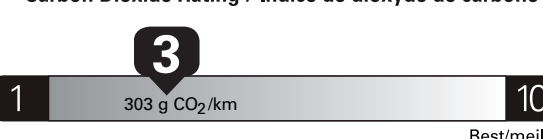

Carbon Dioxide Rating / Indice de dioxyde de carbone