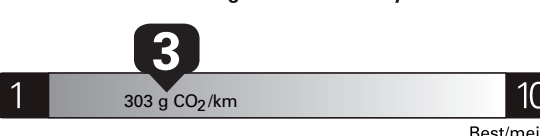

Carbon Dioxide Rating / Indice de dioxyde de carbone

Tailpipe emissions only / Émissions du tuyau d'échappement seulement