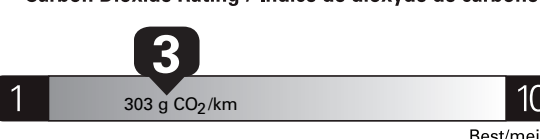

Carbon Dioxide Rating / Indice de dioxyde de carbone