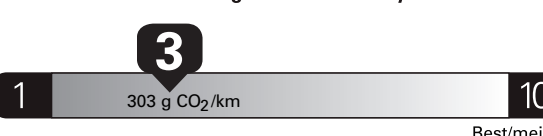

Carbon Dioxide Rating / Indice de dioxyde de carbone