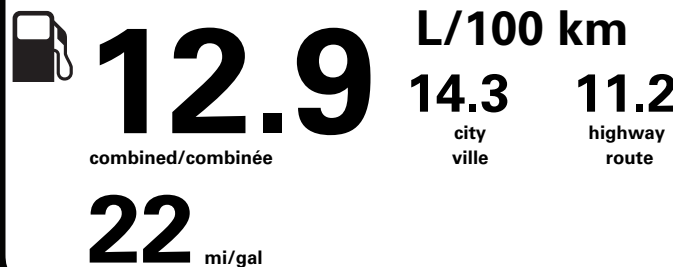

12,120.00

OPTIONAL EQUIPMENT/OTHER

- 2026 MODEL YEAR FEDERAL EXCISE TAX .18" ALLOY DARK MATTE WHEELS .275/70R18 ALL-TERRAIN 3.73 ELECTRONIC LOCKING AXLE 7050# GVWR PACKAGE ENGINE BLOCK HEATER TWIN PANEL MOONROOF BLUECRUISE EQUIP: 90 DAY TRIAL KEYLESS ENTRY KEYPAD DRVR SIDE CONN PKG: 1YR INCL W/FORD APP BEDLINER TOUH BED SPRAY-IN

100.00

550.00

1,750.00

625.00

700.00

PRICE INFORMATION

Table with 2 columns: Description, (MSRP)*. Includes BASE PRICE ($81,630.00), TOTAL OPTIONS/OTHER (15,845.00), TOTAL VEHICLE & OPTIONS/OTHER (97,475.00), DESTINATION & DELIVERY (2,695.00).

"THIS VEH. NOT INTENDED FOR SALE OR REGISTRATION IN US" RETAIL PRICES EXCLUDE GST/HST

Table with 4 columns: SOLD TO/VENDU A, RAMP ONE/TERMINAL UN, DEALER NO./CONCESSIONNAIRE, SHIP TO (IF OTHER THAN SOLD TO)/EXPEDIER A (SI AUTRE QUE L'ACHETEUR), RAMP TWO/TERMINAL DEUX, FINAL ASSEMBLY PLANT/USINE DE MONTAGE, SHIP THROUGH/EXPEDIER VIA, METHOD OF TRANSP/MODE DE TRANSPORT, ITEM #: B7-2651 O/T 2. Includes Denham Ford (BC) Ltd and Gfx-Rotunda.

TOTAL MSRP $100,170.00

* MANUFACTURER'S SUGGESTED RETAIL PRICE = MSRP * NOTE: THIS PRICE HAS BEEN DEVELOPED AS A GUIDE. DEALERS MAY SELL FOR LESS AND ARE NOT UNDER ANY OBLIGATION TO ACCEPT THIS SUGGESTED RETAIL PRICE.

Canada

ENERGUIDE

Gasoline Vehicle Véhicule à essence

Fuel Consumption / Consommation de carburant

Annual fuel COST for an annual distance of 20,000 km, and an average fuel price of $1.50 per litre

$ 3 870

Coût annuel en carburant pour une distance annuelle de 20 000 km, et un prix moyen du carburant de 1,50 $ par litre

Standard pickup trucks range from / Les camionnettes ordinaires font entre 2.7 - 19.7 L_e/100 km

L_e is gasoline litre equivalent L_e signifie litre équivalent d'essence

Carbon Dioxide Rating / Indice de dioxyde de carbone

Tailpipe emissions only / Émissions du tuyau d'échappement seulement

Smog Rating / Indice de Smog

Estimates are based on Government of Canada approved criteria and testing methods. Vehicle's actual fuel consumption will vary.

Estimations établies selon des méthodes d'essai et des critères approuvés par le gouvernement du Canada. La consommation de carburant réelle du véhicule variera.

For more information visit vehicles.nrcan.gc.ca

Pour plus d'information visitez vehicules.nrcan.gc.ca

U.S. GOVERNMENT SAFETY RATINGS COTES DE SÉCURITÉ DU GOUVERNEMENT AMÉRICAIN

Table with 3 columns: Rating Category, Driver / Conducteur / Passenger / Passager, Star Rating (1-5 stars). Includes Overall Vehicle Score (5 stars), Frontal Crash (5 stars), Side Crash (5 stars), Rollover (4 stars).

Star ratings range from 1 to 5 stars (*****), with 5 being the highest. Les cotes varient de 1 à 5 étoiles (*****), 5 étant la cote la plus élevée.

Source: U.S. National Highway Traffic Safety Administration For more information / Pour de plus amples renseignements www.safercar.gov

FordPass Connect™

Download the FordPass™ app* and you can:

- Access Vehicle Control Features Remotely start, lock and unlock your vehicle. Locate your vehicle and check approximate fuel range. Receive vehicle health alerts.

- Activate 4G LTE Wi-Fi Hotspot New vehicles include a 3-month or 3GB data (whichever comes first) Wi-Fi trial. Connect up to ten Wi-Fi-equipped devices.

Ask your sales consultant for more details.

Scan code not operational at this time

FOR PLANT USE ONLY

Insist on Ford Protect! The only extended service plan fully backed by Ford and honored at every Ford dealership in the US and Canada. See your Ford dealer for additional details, or visit www.ford.ca for more information.

Personalize your vehicle with Ford Custom Accessories. Genuine Ford Accessories are engineered for your vehicle and can be included under the Ford New Vehicle Limited Warranty. Certain conditions, limitations and exclusions apply. See your Dealer for details.

2202602261141