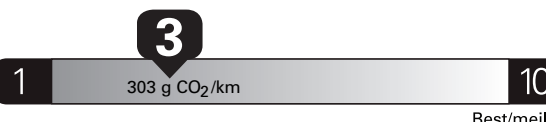

Annual fuel COST
for an annual distance of 20,000 km, and an average fuel price of $1.50 per litre

$ 3 870

Coût annuel en carburant

pour une distance annuelle de 20 000 km, et un prix moyen du carburant de 1,50 $ par litre

Standard pickup trucks range from /
Les camionnettes ordinaires font entre
2.7 - 19.7 L_e/100 km

L_e is gasoline litre equivalent
L_e signifie litre équivalent d'essence

Carbon Dioxide Rating / Indice de dioxyde de carbone

Smog Rating / Indice de Smog