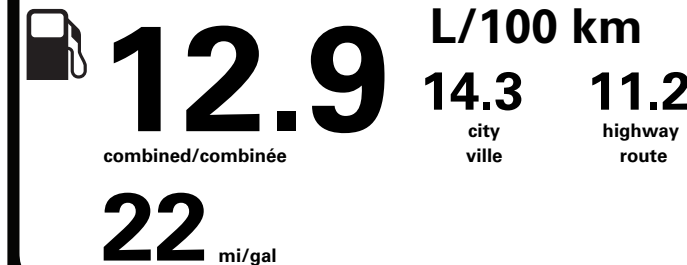

Fuel Consumption / Consommation de carburant

Annual fuel COST
for an annual distance of 20,000 km, and an average fuel price of $1.50 per litre

$ 3 870

Coût annuel en carburant

pour une distance annuelle de 20 000 km, et un prix moyen du carburant de 1,50 $ par litre

Standard pickup trucks range from /
Les camionnettes ordinaires font entre
2.7 - 19.7 L_e/100 km

L_e is gasoline litre equivalent
L_e signifie litre équivalent d'essence

Carbon Dioxide Rating / Indice de dioxyde de carbone

Smog Rating / Indice de Smog

Tailpipe emissions only / Émissions du tuyau d'échappement seulement

Estimates are based on Government of Canada approved criteria and testing methods. Vehicle's actual fuel consumption will vary.

Estimations établies selon des méthodes d'essai et des critères approuvés par le gouvernement du Canada. La consommation de carburant réelle du véhicule variera.

For more information visit

vehicles.nrcan.gc.ca

Pour plus d'information visitez

vehicules.nrcan.gc.ca

**U.S. GOVERNMENT SAFETY RATINGS
COTES DE SÉCURITÉ DU GOUVERNEMENT AMÉRICAIN**

Overall Vehicle Score / Cote globale du véhicule	★★★★★
Frontal Crash / Collision frontale	★★★★★
Driver / Conducteur	★★★★★
Passenger / Passager	★★★★★
Side Crash / Collision latérale	★★★★★
Front seat / Siège avant	★★★★★
Rear seat / Siège arrière	★★★★★
Rollover / Capotage	★★★★

Star ratings range from 1 to 5 stars (*****), with 5 being the highest.
Les cotes varient de 1 à 5 étoiles (*****), 5 étant la cote la plus élevée.

Source: U.S. National Highway Traffic Safety Administration
For more information / Pour de plus amples renseignements
www.safercar.gov

Download the Ford app
Connect your Ford with your phone

Available Remote Features*

- Remote Start, Lock and Unlock
- GPS Location
- Vehicle Health Monitoring

Scan code not operational at this time

FOR PLANT USE ONLY

SOLD TO/VENDU A Fourlane Ford Sales Ltd. 4412 50th Street Innisfail AB CAN T4G 1P7	B60 019	RAMP ONE/ TERMINAL UN CA68	DEALER NO./CONCESSIONNAIRE B60 019
SHIP TO (IF OTHER THAN SOLD TO) / EXPÉDIER A (SI AUTRE QUE L'ACHÉTEUR)		RAMP TWO/ TERMINAL DEUX	FINAL ASSEMBLY PLANT/ USINE DE MONTAGE DEARBORN
SHIP THROUGH/EXPÉDIER VIA		METHOD OF TRANSP / MODE DE TRANSPORT CONVOY	ITEM #: B6-T002 O/T 5 TF241 N RE 2X 645 000908 06 24 26

TOTAL MSRP $86,675.00

* MANUFACTURER'S SUGGESTED RETAIL PRICE = MSRP
* NOTE: THIS PRICE HAS BEEN DEVELOPED AS A GUIDE. DEALERS MAY SELL FOR LESS AND ARE NOT UNDER ANY OBLIGATION TO ACCEPT THIS SUGGESTED RETAIL PRICE.

1FTFW4L83TFB71506

Insist on Ford Protect! The only extended service plan fully backed by Ford and honored at every Ford dealership in the US and Canada. See your Ford dealer for additional details, or visit www.ford.ca for more information.

Personalize your vehicle with Ford Custom Accessories. Genuine Ford Accessories are engineered for your vehicle and can be included under the Ford New Vehicle Limited Warranty. Certain conditions, limitations and exclusions apply. See your Dealer for details.