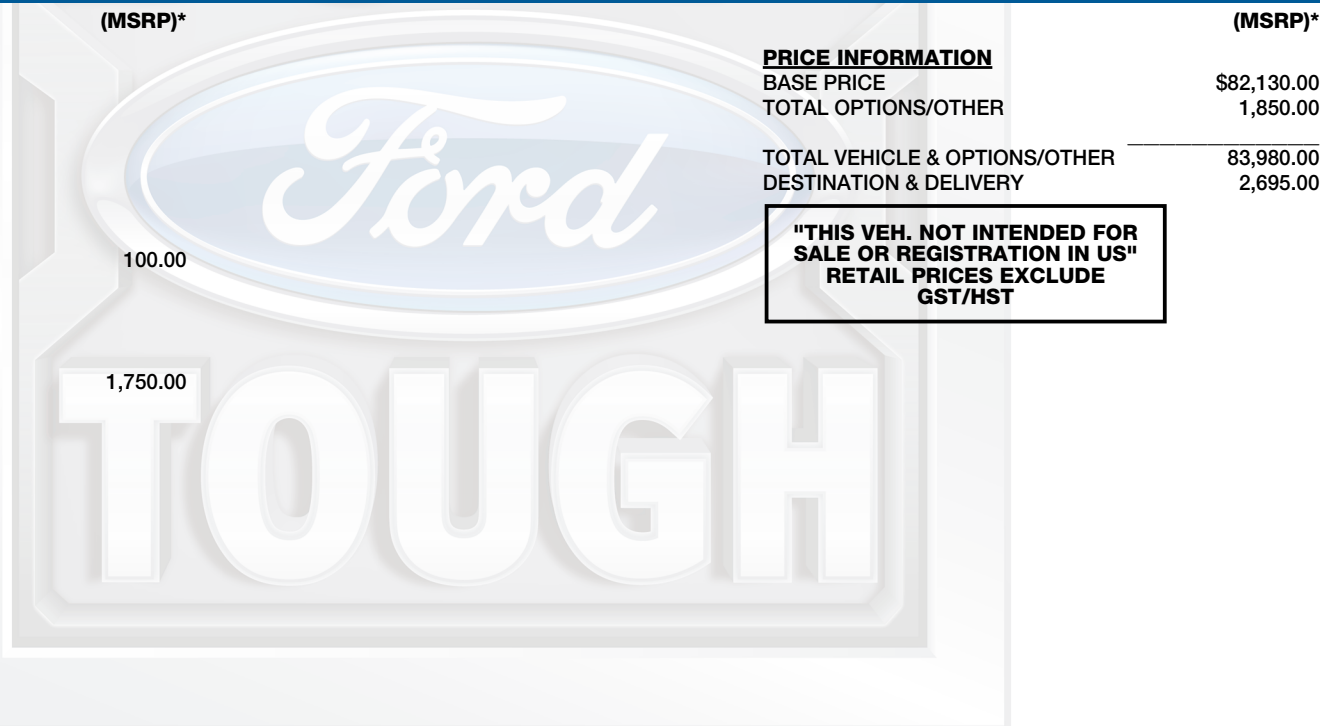

FUNCTIONAL

- 360 DEGREE CAMERA
- 5G MODEM
- ADAPTIVE CRUISE CONTROL
- BLIS W/CROSS TRAFFIC ALERT
- CURVE CONTROL
- FORD APP
- INTELL ACCESS W/PUSH START
- LANE-KEEPING SYSTEM
- PARKING SENSORS-FRONT&REAR
- POST-COLLISION BRAKING
- PRE-COLLISION ASSIST W/AEB
- PRO TRAILER BACKUP ASSIST
- PRO TRAILER HITCH ASSIST
- REAR VIEW CAMERA
- SYNC4 WITH APPLINK

SAFETY/SECURITY

- ADVANCETRAC™W/ ROLL STABILITY CONTROL
- AIRBAGS - SAFETY CANOPY®
- AIRBAGS-DRIVER/PASSENGER
- CENTRE HIGH MOUNT STOPLAMP
- DAYTIME RUNNING LIGHTS
- PERIMETER ALARM
- SECURE PKG 1 YR INCLUDED
- SECURILOCK® ANTI-THEFT SYS
- SOS POST CRASH ALERT SYST
- TIRE PRESSURE MONITOR SYS

WARRANTY

- 3YR/60,000KM BASIC
- 5YR/100,000KM POWERTRAIN
- ROADSIDE ASSISTANCE 24 HRS

INCLUDED ON THIS VEHICLE

EQUIPMENT GROUP 401A

- TREMOR SERIES
- SKID PLATES
- PRO POWER ONBOARD - 2 KW

OPTIONAL EQUIPMENT/OTHER

- 2026 MODEL YEAR
- FEDERAL EXCISE TAX
- .18" ALLOY DARK MATTE WHEELS
- .275/70R18 ALL-TERRAIN
- 3.73 ELECTRONIC LOCKING AXLE
- 7050# GVWR PACKAGE
- TWIN PANEL MOONROOF
- BLUECRUISE EQUIP: 90 DAY TRIAL
- CONN PKG: 1YR INCL W/FORD APP

(MSRP)*

100.00

1,750.00

PRICE INFORMATION

BASE PRICE	$82,130.00
TOTAL OPTIONS/OTHER	1,850.00
TOTAL VEHICLE & OPTIONS/OTHER	83,980.00
DESTINATION & DELIVERY	2,695.00

"THIS VEH. NOT INTENDED FOR SALE OR REGISTRATION IN US" RETAIL PRICES EXCLUDE GST/HST

Canada

ENERGUIDE

Gasoline Vehicle
Véhicule à essence