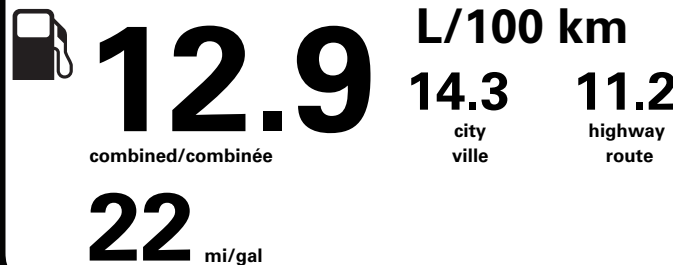

Fuel Consumption / Consommation de carburant

Annual fuel **COST**
for an annual distance of 20,000 km, and an average fuel price of $1.50 per litre

$ 3 870

Coût annuel en carburant

pour une distance annuelle de 20 000 km, et un prix moyen du carburant de 1,50 $ par litre

Standard pickup trucks range from /
Les camionnettes ordinaires font entre
2.7 - 19.7 L_e/100 km

L_e is gasoline litre equivalent
L_e signifie litre équivalent d'essence