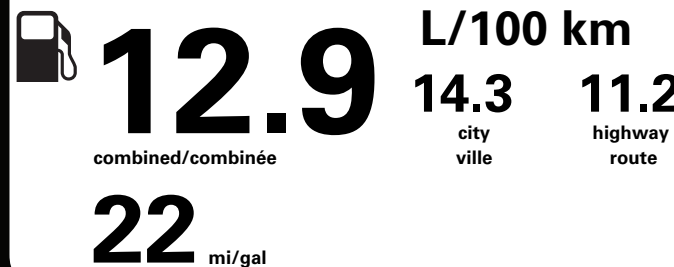

PRICE INFORMATION

BASE PRICE	$78,380.00
TOTAL OPTIONS/OTHER	17,615.00
TOTAL VEHICLE & OPTIONS/OTHER	95,995.00
DESTINATION & DELIVERY	2,595.00

"THIS VEH. NOT INTENDED FOR SALE OR REGISTRATION IN US" RETAIL PRICES EXCLUDE GST/HST

OPTIONAL EQUIPMENT/OTHER

2025 MODEL YEAR FEDERAL EXCISE TAX	100.00
.18" ALLOY W/ DARK MATTE FINIS	
.275/70R 18 ALL-TERRAIN	
3.73 ELECTRONIC LOCK RR AXLE	
7050# GVWR PACKAGE	
ENGINE BLOCK HEATER	550.00
50 STATE EMISSIONS	NO CHARGE
TWIN PANEL MOONROOF	1,750.00
LINER-TRAY STYLE-W/CARPET MAT	250.00
BLUECRUISE EQUIP: 90DAY TRIAL	
BEDLINER SPRAY-IN *ACCY	700.00

SOLD TO/VENDU A
Big West Ford
18208 Stony Plain Road
Edmonton AB CAN T5S 1A7

B60 280

RAMP ONE/
TERMINAL UN

RA67

DEALER NO./CONCESSIONNAIRE

B60 280

SHIP TO (IF OTHER THAN SOLD TO) /
EXPEDIER A (SI AUTRE QUE L'ACHETEUR)
Big West Ford B60 280
18208 Stony Plain Road
Edmonton AB CAN T5S 1A7

RAMP TWO/
TERMINAL DEUX

FINAL ASSEMBLY PLANT/
USINE DE MONTAGE

DEARBORN

SHIP THROUGH/EXPEDIER VIA

GFX-ROTUNDA
13750 ROTUNDA DR
DEARBORN MI

METHOD OF TRANSP /
MODE DE TRANSPORT

RAIL

ITEM #: B6-N024 O/T 2

SK031 N RE 2X 545 000672 10 03 25

TOTAL MSRP $98,590.00

* MANUFACTURER'S SUGGESTED RETAIL PRICE = MSRP

* NOTE: THIS PRICE HAS BEEN DEVELOPED AS A GUIDE. DEALERS MAY SELL FOR LESS AND ARE NOT UNDER ANY OBLIGATION TO ACCEPT THIS SUGGESTED RETAIL PRICE.

Canada

ENERGUIDE

Gasoline Vehicle
Véhicule à essence

Fuel Consumption / Consommation de carburant

Annual fuel COST
for an annual distance of 20,000 km, and an average fuel price of $1.55 per litre

$ 3 999

Coût annuel en carburant

pour une distance annuelle de 20 000 km, et un prix moyen du carburant de 1,55 $ par litre

Standard pickup trucks range from /
Les camionnettes ordinaires font entre
2.7 - 19.7 L_e/100 km

L_e is gasoline litre equivalent
L_e signifie litre équivalent d'essence

Carbon Dioxide Rating / Indice de dioxyde de carbone

Smog Rating / Indice de Smog

Tailpipe emissions only / Émissions du tuyau d'échappement seulement

Estimates are based on Government of Canada approved criteria and testing methods. Vehicle's actual fuel consumption will vary.

Estimations établies selon des méthodes d'essai et des critères approuvés par le gouvernement du Canada. La consommation de carburant réelle du véhicule variera.

For more information visit

vehicles.nrcan.gc.ca

Pour plus d'information visitez

vehicules.nrcan.gc.ca

U.S. GOVERNMENT SAFETY RATINGS
COTES DE SÉCURITÉ DU GOUVERNEMENT AMÉRICAIN

Overall Vehicle Score /
Cote globale du véhicule ★ ★ ★ ★ ★

Frontal Crash / Collision frontale
Driver / Conducteur ★ ★ ★ ★ ★
Passenger / Passager ★ ★ ★ ★ ★

Side Crash / Collision latérale
Front seat / Siège avant ★ ★ ★ ★ ★
Rear seat / Siège arrière ★ ★ ★ ★ ★

Rollover / Capotage ★ ★ ★ ★

Star ratings range from 1 to 5 stars (★★★★★), with 5 being the highest.
Les cotes varient de 1 à 5 étoiles (★★★★★), 5 étant la cote la plus élevée.

Source: U.S. National Highway Traffic Safety Administration
For more information / Pour de plus amples renseignements
www.safercar.gov

1FTFW4L82SFC26820

FordPass Connect™

Download the FordPass™ app* and you can:

- Access Vehicle Control Features
- Remotely start, lock and unlock your vehicle.
- Locate your vehicle and check approximate fuel range.
- Receive vehicle health alerts.

Activate 4G LTE Wi-Fi Hotspot

- New vehicles include a 3-month or 3GB data (whichever comes first) Wi-Fi trial.
- Connect up to ten Wi-Fi-equipped devices.

Ask your sales consultant for more details.

Scan code not operational at this time

FOR PLANT USE ONLY

Insist on Ford Protect! The only extended service plan fully backed by Ford and honored at every Ford dealership in the US and Canada. See your Ford dealer for additional details, or visit www.ford.ca for more information.

Personalize your vehicle with Ford Custom Accessories. Genuine Ford Accessories are engineered for your vehicle and can be included under the Ford New Vehicle Limited Warranty. Certain conditions, limitations and exclusions apply. See your Dealer for details.

2202510103213