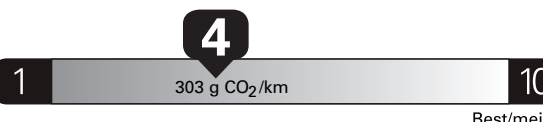

Carbon Dioxide Rating / Indice de dioxyde de carbone