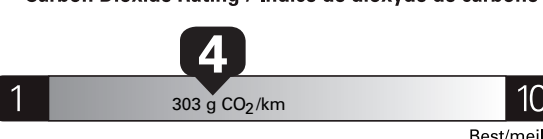

Carbon Dioxide Rating / Indice de dioxyde de carbone