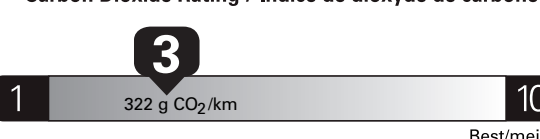

Carbon Dioxide Rating / Indice de dioxyde de carbone

Tailpipe emissions only / Émissions du tuyau d'échappement seulement