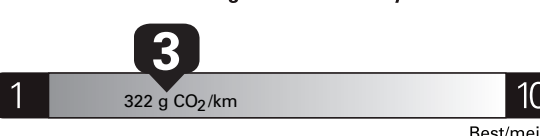

Carbon Dioxide Rating / Indice de dioxyde de carbone