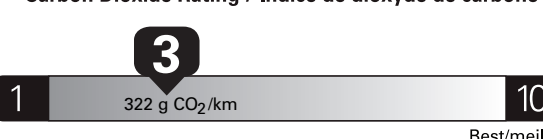

Carbon Dioxide Rating / Indice de dioxyde de carbone

Tailpipe emissions only / Émissions du tuyau d'échappement seulement