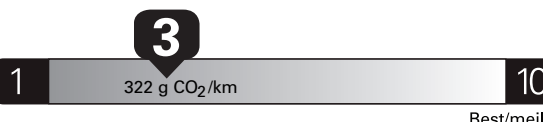

Carbon Dioxide Rating / Indice de dioxyde de carbone

Tailpipe emissions only / Émissions du tuyau d'échappement seulement