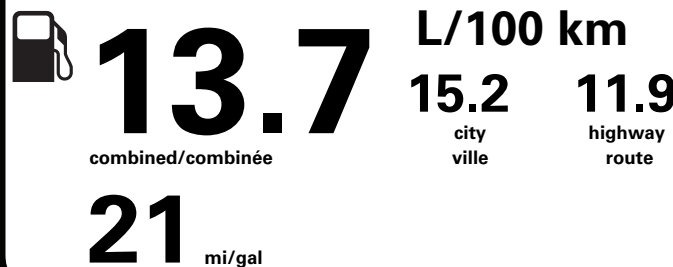

(MSRP)*

6,500.00

OPTIONAL EQUIPMENT/OTHER

- 2026 MODEL YEAR
- FEDERAL EXCISE TAX
- .18" ALLOY DARK MATTE WHEELS
- 5.0L V8 ENGINE
- 275/70R18 ALL-TERRAIN
- 3.73 ELECTRONIC LOCKING AXLE
- 7100# GVWR PACKAGE
- ENGINE BLOCK HEATER
- 50 STATE EMISSIONS
- BLUECRUISE EQUIP: 90 DAY TRIAL TOW/HAUL PACKAGE
- .TRAILER BRAKE CONTROLLER
- KEYLESS ENTRY KEYPAD DRVR SIDE
- BED UTILITY PACKAGE
- .PRO ACCESS TAILGATE
- CONN PKG: 1YR INCL W/FORD APP

100.00

1,925.00

550.00

NO CHARGE

625.00

625.00

1,125.00

PRICE INFORMATION

BASE PRICE	$81,630.00
TOTAL OPTIONS/OTHER	11,450.00
TOTAL VEHICLE & OPTIONS/OTHER DESTINATION & DELIVERY	93,080.00
	2,695.00

(MSRP)*

"THIS VEH. NOT INTENDED FOR SALE OR REGISTRATION IN US" RETAIL PRICES EXCLUDE GST/HST

SOLD TO/ VENDU A
Kentwood Ford Sales Inc.
13344 97th Street
Edmonton AB CAN T5E 4C9

B60 230

RAMP ONE/
TERMINAL UN

RA67

DEALER NO./CONCESSIONNAIRE

B60 230

SHIP TO (IF OTHER THAN SOLD TO) /
EXPEDIER A (SI AUTRE QUE L'ACHETEUR)

RAMP TWO/
TERMINAL DEUX

FINAL ASSEMBLY PLANT/
USINE DE MONTAGE

DEARBORN

SHIP THROUGH/EXPEDIER VIA

METHOD OF TRANSP /
MODE DE TRANSPORT

ITEM #: B6-K029 O/T 2

RAIL

TB101 N RE 2X 635 001093 02 10 26

TOTAL MSRP $95,775.00

* MANUFACTURER'S SUGGESTED RETAIL PRICE = MSRP

* NOTE: THIS PRICE HAS BEEN DEVELOPED AS A GUIDE. DEALERS MAY SELL FOR LESS AND ARE NOT UNDER ANY OBLIGATION TO ACCEPT THIS SUGGESTED RETAIL PRICE.

Gasoline Vehicle
Véhicule à essence

Fuel Consumption / Consommation de carburant

Annual fuel **COST**
for an annual distance of 20,000 km, and an average fuel price of $1.50 per litre

$ 4 110

Coût annuel en carburant

pour une distance annuelle de 20 000 km, et un prix moyen du carburant de 1,50 $ par litre

Standard pickup trucks range from /
Les camionnettes ordinaires font entre
2.7 - 19.7 L_e/100 km

L_e is gasoline litre equivalent
L_e signifie litre équivalent d'essence

Carbon Dioxide Rating / Indice de dioxyde de carbone

Tailpipe emissions only / Émissions du tuyau d'échappement seulement

Smog Rating / Indice de Smog

Estimates are based on Government of Canada approved criteria and testing methods. Vehicle's actual fuel consumption will vary.

Estimations établies selon des méthodes d'essai et des critères approuvés par le gouvernement du Canada. La consommation de carburant réelle du véhicule variera.

For more information visit

vehicles.nrcan.gc.ca

Pour plus d'information visitez

vehicules.nrcan.gc.ca

U.S. GOVERNMENT SAFETY RATINGS
COTES DE SÉCURITÉ DU GOUVERNEMENT AMÉRICAIN

Overall Vehicle Score / Cote globale du véhicule	★★★★★
Frontal Crash / Collision frontale	★★★★★
Side Crash / Collision latérale	★★★★★
Rollover / Capotage	★★★★

Star ratings range from 1 to 5 stars (*****), with 5 being the highest.
Les cotes varient de 1 à 5 étoiles (*****), 5 étant la cote la plus élevée.

Source: U.S. National Highway Traffic Safety Administration
For more information / Pour de plus amples renseignements
www.safercar.gov

1FTFW4L51TFA42122

FordPass Connect™

Download the FordPass™ app* and you can:

- Access Vehicle Control Features
- Remotely start, lock and unlock your vehicle.
- Locate your vehicle and check approximate fuel range.
- Receive vehicle health alerts.

Activate 4G LTE Wi-Fi Hotspot

- New vehicles include a 3-month or 3GB data (whichever comes first) Wi-Fi trial.
- Connect up to ten Wi-Fi-equipped devices.

Ask your sales consultant for more details.

Scan code not operational at this time

FOR PLANT USE ONLY

Insist on Ford Protect! The only extended service plan fully backed by Ford and honored at every Ford dealership in the US and Canada. See your Ford dealer for additional details, or visit www.ford.ca for more information.

Personalize your vehicle with Ford Custom Accessories. Genuine Ford Accessories are engineered for your vehicle and can be included under the Ford New Vehicle Limited Warranty. Certain conditions, limitations and exclusions apply. See your Dealer for details.