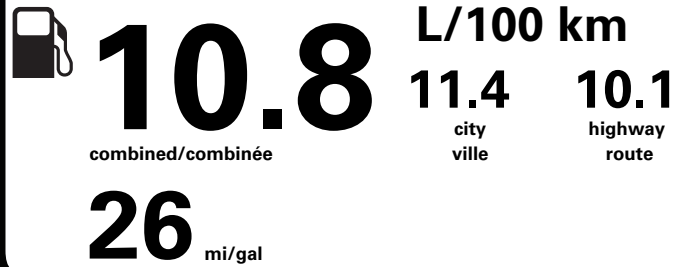

Fuel Consumption / Consommation de carburant

Annual fuel COST
for an annual distance of 20,000 km, and an average fuel price of $1.45 per litre

$ 3 132

Coût annuel en carburant

pour une distance annuelle de 20 000 km, et un prix moyen du carburant de 1,45 $ par litre

Standard pickup trucks range from /
Les camionnettes ordinaires font entre
3.2 - 19.8 L_e/100 km

L_e is gasoline litre equivalent
L_e signifie litre équivalent d'essence

Carbon Dioxide Rating / Indice de dioxyde de carbone

Tailpipe emissions only / Émissions du tuyau d'échappement seulement

Smog Rating / Indice de Smog

Estimates are based on Government of Canada approved criteria and testing methods. Vehicle's actual fuel consumption will vary.

Estimations établies selon des méthodes d'essai et des critères approuvés par le gouvernement du Canada. La consommation de carburant réelle du véhicule variera.

For more information visit

vehicles.nrcan.gc.ca

Pour plus d'information visitez

vehicules.nrcan.gc.ca

U.S. GOVERNMENT SAFETY RATINGS
COTES DE SÉCURITÉ DU GOUVERNEMENT AMÉRICAIN

Overall Vehicle Score / Cote globale du véhicule	★★★★★
Frontal Crash / Collision frontale	★★★★★
Side Crash / Collision latérale	★★★★★
Rollover / Capotage	★★★★

Star ratings range from 1 to 5 stars (*****), with 5 being the highest. Les cotes varient de 1 à 5 étoiles (*****), 5 étant la cote la plus élevée.

Source: U.S. National Highway Traffic Safety Administration
For more information / Pour de plus amples renseignements
www.safercar.gov

1FTFW3LD8RFA37039

FordPass Connect™

Download the FordPass™ app* and you can:

- Access Vehicle Control Features
- Remotely start, lock and unlock your vehicle.
- Locate your vehicle and check approximate fuel range.
- Receive vehicle health alerts.

Activate 4G LTE Wi-Fi Hotspot

- New vehicles include a 3-month or 3GB data (whichever comes first) Wi-Fi trial.
- Connect up to ten Wi-Fi-equipped devices.

Ask your sales consultant for more details.

Scan code not operational at this time

FOR PLANT USE ONLY

Insist on Ford Protect! The only extended service plan fully backed by Ford and honored at every Ford dealership in the US and Canada. See your Ford dealer for additional details, or visit www.ford.ca for more information.

Personalize your vehicle with Ford Custom Accessories. Genuine Ford Accessories are engineered for your vehicle and can be included under the Ford New Vehicle Limited Warranty. Certain conditions, limitations and exclusions apply. See your Dealer for details.