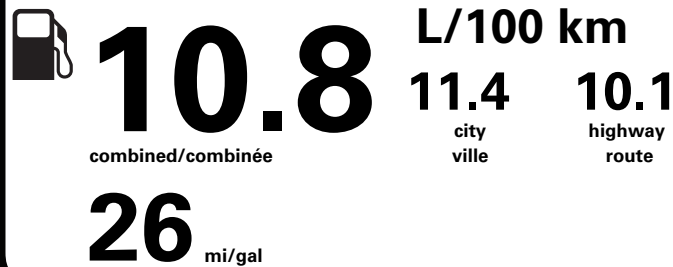

(MSRP)*

4,090.00

100.00

4,575.00

NO CHARGE

NO CHARGE

1,875.00

NO CHARGE

1,000.00

1,215.00

1,075.00

935.00

NO CHARGE

PRICE INFORMATION

BASE PRICE	$67,225.00
TOTAL OPTIONS/OTHER	14,865.00
TOTAL VEHICLE & OPTIONS/OTHER DESTINATION & DELIVERY	82,090.00 2,295.00

TOTAL BEFORE REDUCTIONS	84,385.00
XLT SERIES DISCOUNT	- 1,750.00
XLT BLACK PLUS DISCOUNT	- 500.00

TOTAL REDUCTIONS	- 2,250.00

"THIS VEH. NOT INTENDED FOR SALE OR REGISTRATION IN US" RETAIL PRICES EXCLUDE GST/HST

(MSRP)*

RAMP ONE/TERMINAL UN	CS59	TOTAL MSRP $82,135.00
RAMP TWO/TERMINAL DEUX	DEARBORN	
METHOD OF TRANSP/MODE DE TRANSPORT	CONVOY	ITEM #: B8-0056 O/T 2
		RE201 N RE 2X 440 001092 05 20 24

* MANUFACTURER'S SUGGESTED RETAIL PRICE = MSRP

* NOTE: THIS PRICE HAS BEEN DEVELOPED AS A GUIDE. DEALERS MAY SELL FOR LESS AND ARE NOT UNDER ANY OBLIGATION TO ACCEPT THIS SUGGESTED RETAIL PRICE.

Gasoline Vehicle
Véhicule à essence

Fuel Consumption / Consommation de carburant

Annual fuel COST
for an annual distance of 20,000 km, and an average fuel price of $1.45 per litre

$ 3 132

Coût annuel en carburant

pour une distance annuelle de 20 000 km, et un prix moyen du carburant de 1,45 $ par litre

Standard pickup trucks range from /
Les camionnettes ordinaires font entre
3.2 - 19.8 L_e/100 km

L_e is gasoline litre equivalent
L_e signifie litre équivalent d'essence

Carbon Dioxide Rating / Indice de dioxyde de carbone

Tailpipe emissions only / Émissions du tuyau d'échappement seulement

Smog Rating / Indice de Smog

Estimates are based on Government of Canada approved criteria and testing methods. Vehicle's actual fuel consumption will vary.

Estimations établies selon des méthodes d'essai et des critères approuvés par le gouvernement du Canada. La consommation de carburant réelle du véhicule variera.

For more information visit

vehicles.nrcan.gc.ca

Pour plus d'information visitez

vehicules.nrcan.gc.ca

U.S. GOVERNMENT SAFETY RATINGS
COTES DE SÉCURITÉ DU GOUVERNEMENT AMÉRICAIN

Overall Vehicle Score / Cote globale du véhicule	★★★★★
Frontal Crash / Collision frontale	★★★★★
Side Crash / Collision latérale	★★★★★
Rollover / Capotage	★★★★

Star ratings range from 1 to 5 stars (*****), with 5 being the highest. Les cotes varient de 1 à 5 étoiles (*****), 5 étant la cote la plus élevée.

Source: U.S. National Highway Traffic Safety Administration
For more information / Pour de plus amples renseignements
www.safercar.gov

1FTFW3LD7RFB10952

FordPass Connect™

Download the FordPass™ app* and you can:

- Access Vehicle Control Features
- Remotely start, lock and unlock your vehicle.
- Locate your vehicle and check approximate fuel range.
- Receive vehicle health alerts.

Activate 4G LTE Wi-Fi Hotspot

- New vehicles include a 3-month or 3GB data (whichever comes first) Wi-Fi trial.
- Connect up to ten Wi-Fi-equipped devices.

Ask your sales consultant for more details.

Scan code not operational at this time

FOR PLANT USE ONLY

Insist on Ford Protect! The only extended service plan fully backed by Ford and honored at every Ford dealership in the US and Canada. See your Ford dealer for additional details, or visit www.ford.ca for more information.

Personalize your vehicle with Ford Custom Accessories. Genuine Ford Accessories are engineered for your vehicle and can be included under the Ford New Vehicle Limited Warranty. Certain conditions, limitations and exclusions apply. See your Dealer for details.