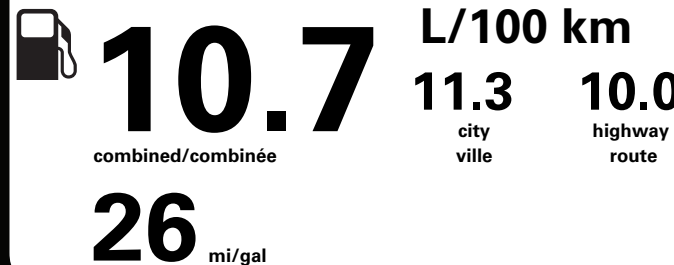

PRICE INFORMATION

BASE PRICE $67,525.00 TOTAL OPTIONS/OTHER 18,350.00

TOTAL VEHICLE & OPTIONS/OTHER DESTINATION & DELIVERY 85,875.00 2,695.00

TOTAL BEFORE REDUCTIONS 88,570.00 XLT SERIES DISCOUNT - 1,750.00 3.5L POWERBOOST DISCOUNT - 750.00

TOTAL REDUCTIONS - 2,500.00

"THIS VEH. NOT INTENDED FOR SALE OR REGISTRATION IN US" RETAIL PRICES EXCLUDE GST/HST

Table with 4 columns: SOLD TO/VENDEU A, B40 601, RAMP ONE/TERMINAL UN, RA64, DEALER NO./CONCESSIONNAIRE, B40 601

TOTAL MSRP $86,070.00

Table with 4 columns: SHIP TO (IF OTHER THAN SOLD TO) / EXPEDIER A, B40 601, RAMP TWO/TERMINAL DEUX, FINAL ASSEMBLY PLANT/USINE DE MONTAGE, DEARBORN

* MANUFACTURER'S SUGGESTED RETAIL PRICE = MSRP * NOTE: THIS PRICE HAS BEEN DEVELOPED AS A GUIDE. DEALERS MAY SELL FOR LESS AND ARE NOT UNDER ANY OBLIGATION TO ACCEPT THIS SUGGESTED RETAIL PRICE.

Table with 4 columns: SHIP THROUGH/EXPEDIER VIA, GFDX DEARBORN, MI, METHOD OF TRANSP/MODE DE TRANSPORT, RAIL, ITEM #: B4-E468 O/T 5, TD231 N RE 2X 645 000523 04 23 26

Canada

ENERGUIDE

Gasoline Vehicle Véhicule à essence

Fuel Consumption / Consommation de carburant

Annual fuel cost for an annual distance of 20,000 km, and an average fuel price of $1.50 per litre

$ 3 210

Coût annuel en carburant pour une distance annuelle de 20 000 km, et un prix moyen du carburant de 1,50 $ par litre

Standard pickup trucks range from / Les camionnettes ordinaires font entre 2.7 - 19.7 L_e/100 km

L_e is gasoline litre equivalent L_e signifie litre équivalent d'essence

Carbon Dioxide Rating / Indice de dioxyde de carbone

Smog Rating / Indice de Smog

Tailpipe emissions only / Émissions du tuyau d'échappement seulement

Estimates are based on Government of Canada approved criteria and testing methods. Vehicle's actual fuel consumption will vary.

Estimations établies selon des méthodes d'essai et des critères approuvés par le gouvernement du Canada. La consommation de carburant réelle du véhicule variera.

For more information visit

vehicles.nrcan.gc.ca

Pour plus d'information visitez

vehicules.nrcan.gc.ca

U.S. GOVERNMENT SAFETY RATINGS COTES DE SÉCURITÉ DU GOUVERNEMENT AMÉRICAIN

Table with 3 columns: Rating Category, Driver/Conducteur/Passenger/Passager, and Star Rating (1-5 stars).

Star ratings range from 1 to 5 stars (*****), with 5 being the highest. Les cotes varient de 1 à 5 étoiles (*****), 5 étant la cote la plus élevée.

Source: U.S. National Highway Traffic Safety Administration For more information / Pour de plus amples renseignements www.safercar.gov

Download the Ford app Connect your Ford with your phone

Available Remote Features*

- Remote Start, Lock and Unlock GPS Location Vehicle Health Monitoring

Scan code not operational at this time

FOR PLANT USE ONLY

Insist on Ford Protect! The only extended service plan fully backed by Ford and honored at every Ford dealership in the US and Canada. See your Ford dealer for additional details, or visit www.ford.ca for more information.

Personalize your vehicle with Ford Custom Accessories. Genuine Ford Accessories are engineered for your vehicle and can be included under the Ford New Vehicle Limited Warranty. Certain conditions, limitations and exclusions apply. See your Dealer for details.

2202605045759