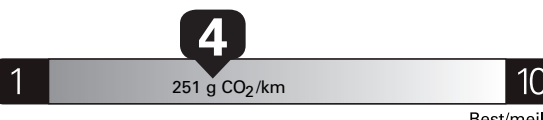

Carbon Dioxide Rating / Indice de dioxyde de carbone

Tailpipe emissions only / Émissions du tuyau d'échappement seulement