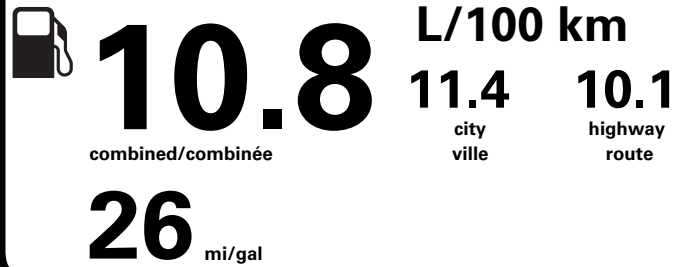

(MSRP)*

4,090.00

100.00

4,575.00

NO CHARGE

350.00

NO CHARGE

675.00

375.00

NO CHARGE

1,215.00

1,145.00

935.00

NO CHARGE

PRICE INFORMATION

BASE PRICE	$67,225.00
TOTAL OPTIONS/OTHER	13,460.00
TOTAL VEHICLE & OPTIONS/OTHER	80,685.00
DESTINATION & DELIVERY	2,295.00

TOTAL BEFORE REDUCTIONS	82,980.00
XLT SERIES DISCOUNT	- 1,750.00
XLT BLACK PACK DISCOUNT	- 500.00
TOTAL REDUCTIONS	- 2,250.00

"THIS VEH. NOT INTENDED FOR SALE OR REGISTRATION IN US" RETAIL PRICES EXCLUDE GST/HST

TOTAL MSRP $80,730.00

* MANUFACTURER'S SUGGESTED RETAIL PRICE = MSRP

* NOTE: THIS PRICE HAS BEEN DEVELOPED AS A GUIDE. DEALERS MAY SELL FOR LESS AND ARE NOT UNDER ANY OBLIGATION TO ACCEPT THIS SUGGESTED RETAIL PRICE.

RAMP ONE/
TERMINAL UN

CA8G

RAMP TWO/
TERMINAL DEUX

FINAL ASSEMBLY PLANT/
USINE DE MONTAGE

DEARBORN

METHOD OF TRANSP/
MODE DE TRANSPORT

CONVOY

ITEM #: B6-Z601 O/T 2

RB201 N RE 2X 430 000985 02 20 24

Gasoline Vehicle
Véhicule à essence

Fuel Consumption / Consommation de carburant

Annual fuel **COST**
for an annual distance of 20,000 km, and an average fuel price of $1.45 per litre

$ 3 132

Coût annuel en carburant

pour une distance annuelle de 20 000 km, et un prix moyen du carburant de 1,45 $ par litre

Standard pickup trucks range from /
Les camionnettes ordinaires font entre
3.2 - 19.8 L_e/100 km

L_e is gasoline litre equivalent
L_e signifie litre équivalent d'essence

Carbon Dioxide Rating / Indice de dioxyde de carbone

Tailpipe emissions only / Émissions du tuyau d'échappement seulement

Smog Rating / Indice de Smog

Estimates are based on Government of Canada approved criteria and testing methods. Vehicle's actual fuel consumption will vary.

Estimations établies selon des méthodes d'essai et des critères approuvés par le gouvernement du Canada. La consommation de carburant réelle du véhicule variera.

For more information visit

vehicles.nrcan.gc.ca

Pour plus d'information visitez

vehicules.nrcan.gc.ca

U.S. GOVERNMENT SAFETY RATINGS
COTES DE SÉCURITÉ DU GOUVERNEMENT AMÉRICAIN

Overall Vehicle Score / Cote globale du véhicule	★★★★★
Frontal Crash / Collision frontale	★★★★★
Side Crash / Collision latérale	★★★★★
Rollover / Capotage	★★★★

Star ratings range from 1 to 5 stars (*****), with 5 being the highest.
Les cotes varient de 1 à 5 étoiles (*****), 5 étant la cote la plus élevée.

Source: U.S. National Highway Traffic Safety Administration
For more information / Pour de plus amples renseignements
www.safercar.gov

1FTFW3LD3RFA38552

FordPass Connect™

Download the FordPass™ app* and you can:

- Access Vehicle Control Features
- Remotely start, lock and unlock your vehicle.
- Locate your vehicle and check approximate fuel range.
- Receive vehicle health alerts.

Activate 4G LTE Wi-Fi Hotspot

- New vehicles include a 3-month or 3GB data (whichever comes first) Wi-Fi trial.
- Connect up to ten Wi-Fi-equipped devices.

Ask your sales consultant for more details.

Scan code not operational at this time

FOR PLANT USE ONLY

Insist on Ford Protect! The only extended service plan fully backed by Ford and honored at every Ford dealership in the US and Canada. See your Ford dealer for additional details, or visit www.ford.ca for more information.

Personalize your vehicle with Ford Custom Accessories. Genuine Ford Accessories are engineered for your vehicle and can be included under the Ford New Vehicle Limited Warranty. Certain conditions, limitations and exclusions apply. See your Dealer for details.