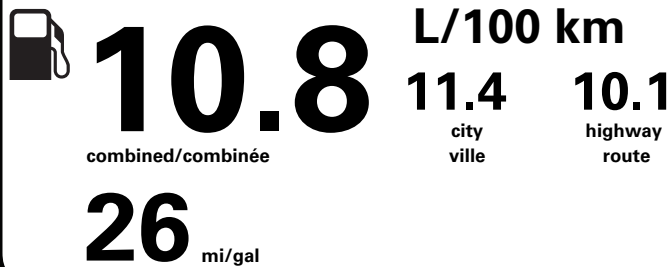

(MSRP)*

4,090.00

100.00

2,200.00

NO CHARGE

NO CHARGE

NO CHARGE

375.00

NO CHARGE

1,000.00

1,215.00

NO CHARGE

NO CHARGE

1,075.00

NO CHARGE

NO CHARGE

1,145.00

NO CHARGE

NO CHARGE

NO CHARGE

NO CHARGE

935.00

NO CHARGE

PRICE INFORMATION

BASE PRICE	$71,000.00
TOTAL OPTIONS/OTHER	12,135.00
TOTAL VEHICLE & OPTIONS/OTHER	83,135.00
DESTINATION & DELIVERY	2,295.00

TOTAL BEFORE REDUCTIONS 85,430.00

XLT SERIES DISCOUNT - 1,750.00

TOTAL REDUCTIONS - 1,750.00

"THIS VEH. NOT INTENDED FOR SALE OR REGISTRATION IN US" RETAIL PRICES EXCLUDE GST/HST

TOTAL MSRP $83,680.00

* MANUFACTURER'S SUGGESTED RETAIL PRICE = MSRP

* NOTE: THIS PRICE HAS BEEN DEVELOPED AS A GUIDE. DEALERS MAY SELL FOR LESS AND ARE NOT UNDER ANY OBLIGATION TO ACCEPT THIS SUGGESTED RETAIL PRICE.

RAMP ONE/
TERMINAL UN

CA68

RAMP TWO/
TERMINAL DEUX

FINAL ASSEMBLY PLANT/
USINE DE MONTAGE

DEARBORN

METHOD OF TRANSP/
MODE DE TRANSPORT

CONVOY

ITEM #: B7-Z503 O/T 2

RB131 N RE 2X 425 001129 02 13 24

Gasoline Vehicle
Véhicule à essence

Fuel Consumption / Consommation de carburant

Annual fuel **COST**
for an annual distance of 20,000 km, and an average fuel price of $1.45 per litre

$ 3 132

Coût annuel en carburant

pour une distance annuelle de 20 000 km, et un prix moyen du carburant de 1,45 $ par litre

Standard pickup trucks range from /
Les camionnettes ordinaires font entre
3.2 - 19.8 L_e/100 km

L_e is gasoline litre equivalent
L_e signifie litre équivalent d'essence

Carbon Dioxide Rating / Indice de dioxyde de carbone

Tailpipe emissions only / Émissions du tuyau d'échappement seulement

Smog Rating / Indice de Smog

Estimates are based on Government of Canada approved criteria and testing methods. Vehicle's actual fuel consumption will vary.

Estimations établies selon des méthodes d'essai et des critères approuvés par le gouvernement du Canada. La consommation de carburant réelle du véhicule variera.

For more information visit

vehicles.nrcan.gc.ca

Pour plus d'information visitez

vehicules.nrcan.gc.ca

U.S. GOVERNMENT SAFETY RATINGS
COTES DE SÉCURITÉ DU GOUVERNEMENT AMÉRICAIN

Overall Vehicle Score / Cote globale du véhicule	★★★★★
Frontal Crash Collision frontale	★★★★★
Side Crash Collision latérale	★★★★★
Rollover / Capotage	★★★★

Star ratings range from 1 to 5 stars (*****), with 5 being the highest. Les cotes varient de 1 à 5 étoiles (*****), 5 étant la cote la plus élevée.

Source: U.S. National Highway Traffic Safety Administration
For more information / Pour de plus amples renseignements
www.safercar.gov

1FTFW3LD3RFA34520

FordPass Connect™

Download the FordPass™ app* and you can:

- Access Vehicle Control Features
- Remotely start, lock and unlock your vehicle.
- Locate your vehicle and check approximate fuel range.
- Receive vehicle health alerts.

Activate 4G LTE Wi-Fi Hotspot

- New vehicles include a 3-month or 3GB data (whichever comes first) Wi-Fi trial.
- Connect up to ten Wi-Fi-equipped devices.

Ask your sales consultant for more details.

Scan code not operational at this time

FOR PLANT USE ONLY

Insist on Ford Protect! The only extended service plan fully backed by Ford and honored at every Ford dealership in the US and Canada. See your Ford dealer for additional details, or visit www.ford.ca for more information.

Personalize your vehicle with Ford Custom Accessories. Genuine Ford Accessories are engineered for your vehicle and can be included under the Ford New Vehicle Limited Warranty. Certain conditions, limitations and exclusions apply. See your Dealer for details.