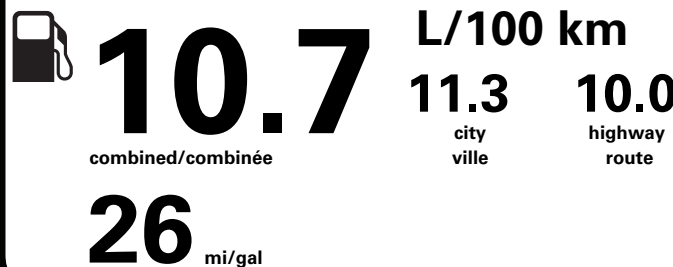

PRICE INFORMATION

Table with 2 columns: Description, (MSRP)*. Includes BASE PRICE ($67,525.00), TOTAL OPTIONS/OTHER (15,905.00), TOTAL VEHICLE & OPTIONS/OTHER (83,430.00), DESTINATION & DELIVERY (2,695.00).

Table with 2 columns: Description, (MSRP)*. Includes TOTAL BEFORE REDUCTIONS (86,125.00), XLT SERIES DISCOUNT (-1,750.00), 3.5L POWERBOOST DISCOUNT (-750.00).

Table with 2 columns: Description, (MSRP)*. Includes TOTAL REDUCTIONS (-2,500.00).

"THIS VEH. NOT INTENDED FOR SALE OR REGISTRATION IN US" RETAIL PRICES EXCLUDE GST/HST

SOLD TO/VENDU A Barrhaven Ford 555 Dealership Drive Nepean ON CAN K2J 6H8

A10 082

RAMP ONE/TERMINAL UN

RM61

DEALER NO./CONCESSIONNAIRE

A10 082

TOTAL MSRP $83,625.00

SHIP TO (IF OTHER THAN SOLD TO) / EXPEDIER A (SI AUTRE QUE L'ACHETEUR)

RAMP TWO/TERMINAL DEUX

FINAL ASSEMBLY PLANT/USINE DE MONTAGE

DEARBORN

* MANUFACTURER'S SUGGESTED RETAIL PRICE = MSRP

* NOTE: THIS PRICE HAS BEEN DEVELOPED AS A GUIDE. DEALERS MAY SELL FOR LESS AND ARE NOT UNDER ANY OBLIGATION TO ACCEPT THIS SUGGESTED RETAIL PRICE.

SHIP THROUGH/EXPEDIER VIA

METHOD OF TRANSP./MODE DE TRANSPORT

ITEM #: A1-A557 O/T 2

RAIL

TF221 N RE 2X 645 000787 06 22 26

Canada

ENERGUIDE

Gasoline Vehicle / Véhicule à essence

Fuel Consumption / Consommation de carburant

Annual fuel COST for an annual distance of 20,000 km, and an average fuel price of $1.50 per litre

$ 3 210

Coût annuel en carburant

pour une distance annuelle de 20 000 km, et un prix moyen du carburant de 1,50 $ par litre

Standard pickup trucks range from / Les camionnettes ordinaires font entre 2.7 - 19.7 L_e/100 km

L_e is gasoline litre equivalent L_e signifie litre équivalent d'essence

Carbon Dioxide Rating / Indice de dioxyde de carbone

Tailpipe emissions only / Émissions du tuyau d'échappement seulement

Smog Rating / Indice de Smog

Estimates are based on Government of Canada approved criteria and testing methods. Vehicle's actual fuel consumption will vary.

Estimations établies selon des méthodes d'essai et des critères approuvés par le gouvernement du Canada. La consommation de carburant réelle du véhicule variera.

For more information visit

vehicles.nrcan.gc.ca

Pour plus d'information visitez

vehicules.nrcan.gc.ca

U.S. GOVERNMENT SAFETY RATINGS / COTES DE SÉCURITÉ DU GOUVERNEMENT AMÉRICAIN

Table of safety ratings: Overall Vehicle Score (5 stars), Frontal Crash (5 stars), Side Crash (5 stars), Rollover (4 stars).

Star ratings range from 1 to 5 stars (*****), with 5 being the highest. Les cotes varient de 1 à 5 étoiles (*****), 5 étant la cote la plus élevée.

Source: U.S. National Highway Traffic Safety Administration For more information / Pour de plus amples renseignements www.safercar.gov

Download the Ford app Connect your Ford with your phone

Available Remote Features*

- Remote Start, Lock and Unlock GPS Location Vehicle Health Monitoring

THE FORD APP, FORMERLY KNOWN AS FORDPASS® APP, IS COMPATIBLE WITH SELECT SMARTPHONE PLATFORMS. IS AVAILABLE VIA A DOWNLOAD. MESSAGE AND DATA RATES MAY APPLY. TERMS AND CONDITIONS APPLY. VISIT FORD.CA FOR OUR PRIVACY NOTICE.

Scan code not operational at this time

FOR PLANT USE ONLY

Insist on Ford Protect! The only extended service plan fully backed by Ford and honored at every Ford dealership in the US and Canada. See your Ford dealer for additional details, or visit www.ford.ca for more information.

Personalize your vehicle with Ford Custom Accessories. Genuine Ford Accessories are engineered for your vehicle and can be included under the Ford New Vehicle Limited Warranty. Certain conditions, limitations and exclusions apply. See your Dealer for details.

2202606292432