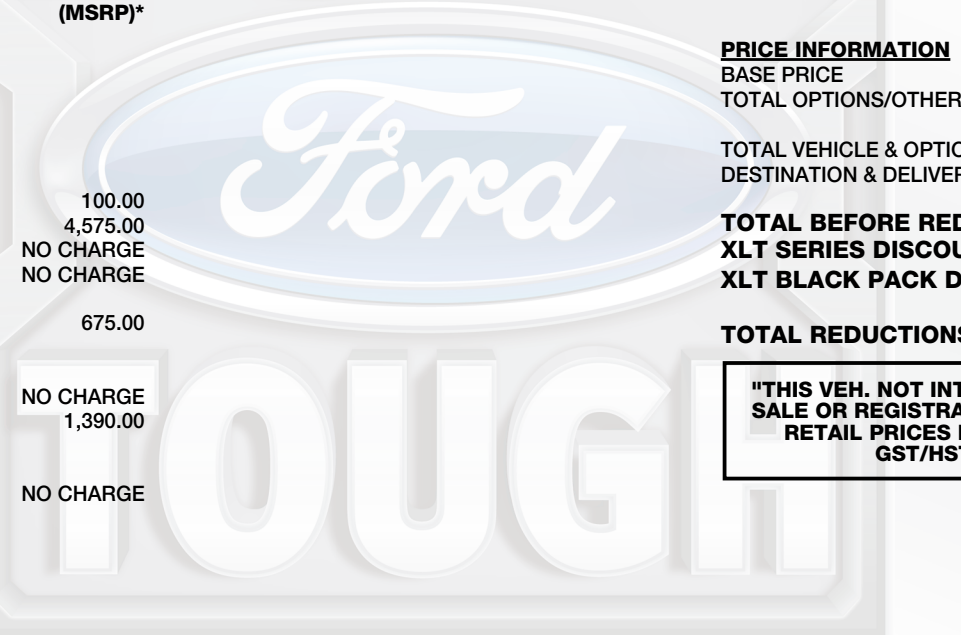

FUNCTIONAL

- 360-DEGREE CAMERA
- BLIS W/CROSS TRAFFIC
- FORDPASS CONNECT™
- LANE-KEEPING SYSTEM
- POST-COLLISION BRAKING
- PRE-COLLISION ASSIST W/AEB
- PRO TRAILER BACKUP ASSIST
- PRO TRAILER HITCH ASSIST
- REAR VIEW CAMERA
- REMOTE KEYLESS ENTRY
- REVERSE BRAKE ASSIST
- REVERSE SENSING SYSTEM
- SELECTSHIFT™ AUTO. TRANS
- SYNC@4 W/EVR & 12" SCREEN
- TRAILER HITCH, CLASS IV

SAFETY/SECURITY

- ADVANCETRAC™/ROLL STABILITY CONTROL
- AIR BAGS, SIDE
- AIRBAGS, DRIVER & PASS
- PERIMETER ALARM
- SECURICODE KEYLESS KEYPAD
- SOS POST CRASH ALERT SYST
- STOLEN VEH SVCS: 1 YR PLAN
- STOP LAMP, HIGH MOUNT CTR
- TIRE PRESSURE MONITOR SYS

WARRANTY

- 3 YR/60,000 KM BASIC
- 5YEAR/100,000 KM POWERTRAIN
- ROADSIDE ASSISTANCE 24 HRS

INCLUDED ON THIS VEHICLE

(MSRP)*

EQUIPMENT GROUP 301A

•XLT SERIES

OPTIONAL EQUIPMENT/OTHER

1. 2024 MODEL YEAR
   FEDERAL EXCISE TAX 100.00
   3.5L POWERBOOST FULL-HYBRID HEV 10-SPEED TRANSMISSION 4,575.00
   3.73 ELECTRONIC LOCK RR AXLE NO CHARGE
   7400# GVWR PACKAGE NO CHARGE
   XLT BLACK APPEARANCE PACKAGE 675.00
   .275/65R18 BSW ALL-TERRAIN
   .18" GLOSS BLACK ALUMINUM WHEEL NO CHARGE
   50 STATE EMISSIONS MOBILE OFFICE PACKAGE 1,390.00
   .PARTITIONED FOLD-FLAT STORAGE
   SINGLE FUEL TANK
   SPORT CLOTH 40/CONSOLE/40 NO CHARGE

PRICE INFORMATION

BASE PRICE	$67,225.00
TOTAL OPTIONS/OTHER	6,740.00
TOTAL VEHICLE & OPTIONS/OTHER	73,965.00
DESTINATION & DELIVERY	2,395.00

TOTAL BEFORE REDUCTIONS	76,360.00
XLT SERIES DISCOUNT	- 1,750.00
XLT BLACK PACK DISCOUNT	- 500.00

TOTAL REDUCTIONS	- 2,250.00

"THIS VEH. NOT INTENDED FOR
SALE OR REGISTRATION IN US"
RETAIL PRICES EXCLUDE
GST/HST

(MSRP)*

SOLD TO/VENDU A
Erinwood Ford Sales Inc.
2395 Motorway Blvd
Mississauga ON CAN L5L 1V4

B10 368

RAMP ONE/
TERMINAL UN

CS59

DEALER NO./CONCESSIONNAIRE

B10 368

SHIP TO (IF OTHER THAN SOLD TO) /
EXPEDIER A (SI AUTRE QUE L'ACHETEUR)

RAMP TWO/
TERMINAL DEUX

FINAL ASSEMBLY PLANT/
USINE DE MONTAGE

DEARBORN

SHIP THROUGH/EXPEDIER VIA

METHOD OF TRANSP /
MODE DE TRANSPORT

ITEM #: B1-C001 O/T 1

CONVOY

RF251 N RE 2X 450 002353 06 25 24

TOTAL MSRP $74,110.00

* MANUFACTURER'S SUGGESTED RETAIL PRICE = MSRP

* NOTE: THIS PRICE HAS BEEN DEVELOPED AS A GUIDE. DEALERS MAY SELL FOR LESS AND ARE NOT UNDER ANY OBLIGATION TO ACCEPT THIS SUGGESTED RETAIL PRICE.

SPECIAL ORDER

Canada

ENERGUIDE

Gasoline Vehicle
Véhicule à essence