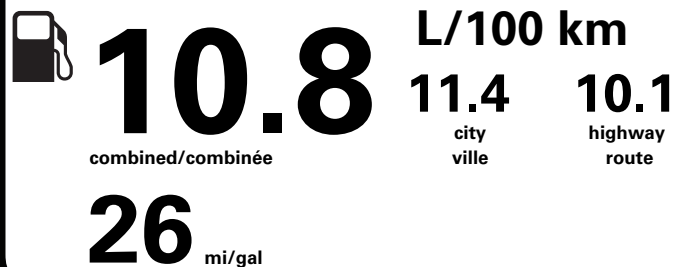

Fuel Consumption / Consommation de carburant

Annual fuel **COST**
for an annual distance of 20,000 km, and an
average fuel price of $1.45 per litre

$ 3 132

Coût annuel en carburant

pour une distance annuelle de 20 000 km, et un
prix moyen du carburant de 1,45 $ par litre

Standard pickup trucks range
from /
Les camionnettes ordinaires font
entre
3.2 - 19.8 L_e/100 km

L_e is gasoline litre equivalent
L_e signifie litre équivalent d'essence

Carbon Dioxide Rating / Indice de dioxyde de carbone

Tailpipe emissions only / Émissions du tuyau d'échappement seulement

Smog Rating / Indice de Smog

Estimates are based on Government of Canada
approved criteria and testing methods. Vehicle's
actual fuel consumption will vary.

Estimations établies selon des méthodes d'essai et des
critères approuvés par le gouvernement du Canada. La
consommation de carburant réelle du véhicule variera.

For more information visit

vehicles.nrcan.gc.ca

Pour plus d'information visitez

vehicules.nrcan.gc.ca

U.S. GOVERNMENT SAFETY RATINGS
COTES DE SÉCURITÉ DU GOUVERNEMENT AMÉRICAIN

Overall Vehicle Score /
Cote globale du véhicule ★ ★ ★ ★ ★

Frontal Crash / Collision frontale
Driver / Conducteur ★ ★ ★ ★ ★
Passenger / Passager ★ ★ ★ ★ ★

Side Crash / Collision latérale
Front seat / Siège avant ★ ★ ★ ★ ★
Rear seat / Siège arrière ★ ★ ★ ★ ★

Rollover / Capotage ★ ★ ★ ★

Star ratings range from 1 to 5 stars (★★★★★), with 5 being the highest.
Les cotes varient de 1 à 5 étoiles (★★★★★), 5 étant la cote la plus élevée.

Source: U.S. National Highway Traffic Safety Administration
For more information / Pour de plus amples renseignements
www.safercar.gov

1FTFW3LD2RFB32678

FordPass Connect™

Download the FordPass™ app* and you can:

1. **Access Vehicle Control Features**
2. Remotely start, lock and unlock your vehicle.
   - Locate your vehicle and check approximate fuel range.
   - Receive vehicle health alerts.

Activate 4G LTE Wi-Fi Hotspot

- New vehicles include a 3-month or 3GB data (whichever comes first) Wi-Fi trial.
- Connect up to ten Wi-Fi-equipped devices.

Ask your sales consultant
for more details.

Scan code not
operational at
this time

FOR PLANT
USE ONLY

Insist on Ford Protect! The only extended service plan fully backed
by Ford and honored at every Ford dealership in the US and Canada.
See your Ford dealer for additional details, or visit www.ford.ca
for more information.

Personalize your vehicle with Ford Custom Accessories.
Genuine Ford Accessories are engineered for your vehicle
and can be included under the Ford New Vehicle Limited
Warranty. Certain conditions, limitations and exclusions
apply. See your Dealer for details.