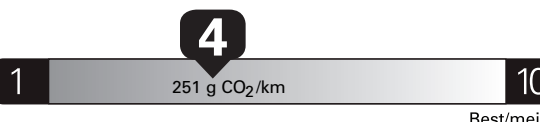

Carbon Dioxide Rating / Indice de dioxyde de carbone

Tailpipe emissions only / Émissions du tuyau d'échappement seulement