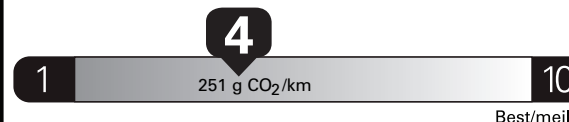

Carbon Dioxide Rating / Indice de dioxyde de carbone