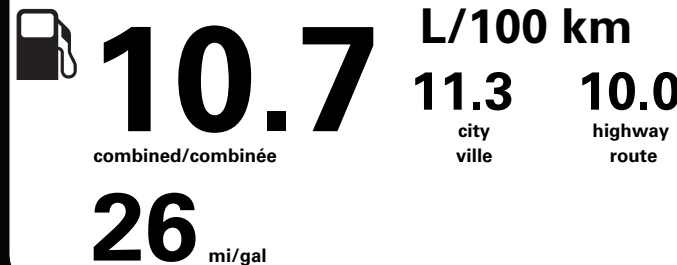

PRICE INFORMATION

BASE PRICE	$69,675.00
TOTAL OPTIONS/OTHER	8,050.00
TOTAL VEHICLE & OPTIONS/OTHER	77,725.00
DESTINATION & DELIVERY	2,695.00

TOTAL BEFORE REDUCTIONS	80,420.00
XLT SERIES DISCOUNT	- 1,750.00
3.5L POWERBOOST DISCOUNT	- 750.00

TOTAL REDUCTIONS - 2,500.00

**"THIS VEH. NOT INTENDED FOR
SALE OR REGISTRATION IN US"
RETAIL PRICES EXCLUDE
GST/HST**

(MSRP)*

SOLD TO/VENDU A
Fraser Ford Sales Ltd
815 King Street West
Oshawa ON CAN L1J 2L4

B10 227

**RAMP ONE/
TERMINAL UN**

RC7M

DEALER NO./CONCESSIONNAIRE

B10 227

**SHIP TO (IF OTHER THAN SOLD TO) /
EXPEDIER A (SI AUTRE QUE L'ACHETEUR)**

**RAMP TWO/
TERMINAL DEUX**

**FINAL ASSEMBLY PLANT/
USINE DE MONTAGE**

DEARBORN

SHIP THROUGH/EXPEDIER VIA

**METHOD OF TRANSP /
MODE DE TRANSPORT**

ITEM #: B1-F125 O/T 2

RAIL

TC091 N RE 2X 635 000662 03 09 26

TOTAL MSRP $77,920.00

* MANUFACTURER'S SUGGESTED RETAIL PRICE = MSRP

* NOTE: THIS PRICE HAS BEEN DEVELOPED AS A GUIDE. DEALERS MAY SELL FOR LESS AND ARE NOT UNDER ANY OBLIGATION TO ACCEPT THIS SUGGESTED RETAIL PRICE.

Canada

ENERGUIDE

**Gasoline Vehicle
Véhicule à essence**

Fuel Consumption / Consommation de carburant

Annual fuel COST
for an annual distance of 20,000 km, and an average fuel price of $1.50 per litre

$ 3 210

Coût annuel en carburant

pour une distance annuelle de 20 000 km, et un prix moyen du carburant de 1,50 $ par litre

**Standard pickup trucks range from /
Les camionnettes ordinaires font entre**
2.7 - 19.7 L_e/100 km

L_e is gasoline litre equivalent
L_e signifie litre équivalent d'essence

Carbon Dioxide Rating / Indice de dioxyde de carbone

Smog Rating / Indice de Smog

Tailpipe emissions only / Émissions du tuyau d'échappement seulement

Estimates are based on Government of Canada approved criteria and testing methods. Vehicle's actual fuel consumption will vary.

Estimations établies selon des méthodes d'essai et des critères approuvés par le gouvernement du Canada. La consommation de carburant réelle du véhicule variera.

For more information visit

vehicles.nrcan.gc.ca

Pour plus d'information visitez

vehicules.nrcan.gc.ca

**U.S. GOVERNMENT SAFETY RATINGS
COTES DE SÉCURITÉ DU GOUVERNEMENT AMÉRICAIN**

Overall Vehicle Score / Cote globale du véhicule		★★★★★
Frontal Crash / Collision frontale	Driver / Conducteur	★★★★★
	Passenger / Passager	★★★★★
Side Crash / Collision latérale	Front seat / Siège avant	★★★★★
	Rear seat / Siège arrière	★★★★★
Rollover / Capotage		★★★★

Star ratings range from 1 to 5 stars (*****), with 5 being the highest. Les cotes varient de 1 à 5 étoiles (*****), 5 étant la cote la plus élevée.

**Source: U.S. National Highway Traffic Safety Administration
For more information / Pour de plus amples renseignements
www.safercar.gov**

1FTFW3LD0TFA71418

FordPass Connect™

Download the FordPass™ app* and you can:

Access Vehicle Control Features

- Remotely start, lock and unlock your vehicle.
- Locate your vehicle and check approximate fuel range.
- Receive vehicle health alerts.

Activate 4G LTE Wi-Fi Hotspot

- New vehicles include a 3-month or 3GB data (whichever comes first) Wi-Fi trial.
- Connect up to ten Wi-Fi-equipped devices.

Ask your sales consultant for more details.

Scan code not operational at this time

FOR PLANT USE ONLY

Insist on Ford Protect! The only extended service plan fully backed by Ford and honored at every Ford dealership in the US and Canada. See your Ford dealer for additional details, or visit www.ford.ca for more information.

Personalize your vehicle with Ford Custom Accessories. Genuine Ford Accessories are engineered for your vehicle and can be included under the Ford New Vehicle Limited Warranty. Certain conditions, limitations and exclusions apply. See your Dealer for details.