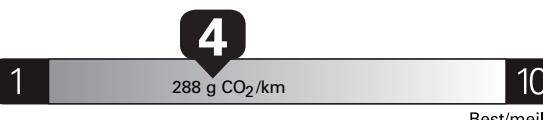

Carbon Dioxide Rating / Indice de dioxyde de carbone

Tailpipe emissions only / Émissions du tuyau d'échappement seulement