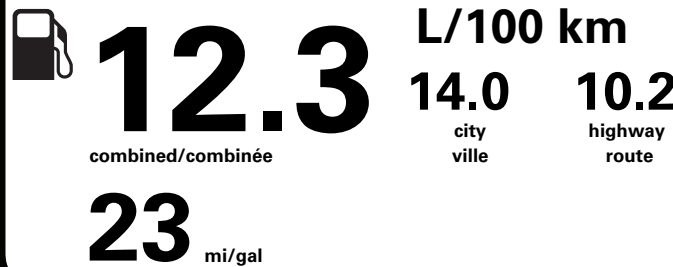

WARRANTY

- 3YR/60,000KM BASIC
- 5YR/100,000KM POWERTRAIN
- ROADSIDE ASSISTANCE 24 HRS

INCLUDED ON THIS VEHICLE

EQUIPMENT GROUP 302A

- •XLT SERIES
- •SIDEVIEW MIRROR SPOTLIGHT-LED
- •POWER SLIDING REAR WINDOW
- •REAR PRIVACY GLASS W/DFRST

OPTIONAL EQUIPMENT/OTHER

2026 MODEL YEAR	
FEDERAL EXCISE TAX	100.00
3.5L V6 ECOBOOST ENGINE	NO CHARGE
275/65R18 BSW ALL-TERRAIN	
3.55 ELECTRONIC LOCKING AXLE	NO CHARGE
7200# GVWR PACKAGE	
XLT BLACK APPEARANCE PACKAGE	950.00
.18" GLOSS BLACK WHEELS	
ENGINE BLOCK HEATER	550.00
SKID PLATES	120.00
FLOOR LINER-TRAY W/CARPET MATS	250.00
TOW/HAUL PACKAGE	1,175.00
.TRAILER BRAKE CONTROLLER	
KEYLESS ENTRY KEYPAD DRVR SIDE	625.00
CONN PKG: 1YR INCL W/FORD APP	
SPORT CLOTH 40/CON/40 FR SEAT	NO CHARGE
WHEEL WELL LINERS-REAR	275.00
##SPECIAL ADDED DISCOUNTS##	
XLT SERIES DISCOUNT	- 1,750.00

(MSRP)*

7,440.00

TOTAL BEFORE REDUCTIONS

(MSRP)*

83,755.00

PRICE INFORMATION

BASE PRICE	$69,675.00
TOTAL OPTIONS/OTHER	11,485.00
TOTAL VEHICLE & OPTIONS/OTHER	81,160.00

DESTINATION & DELIVERY

2,595.00

"THIS VEH. NOT INTENDED FOR SALE OR REGISTRATION IN US" RETAIL PRICES EXCLUDE GST/HST

Gasoline Vehicle
Véhicule à essence

Fuel Consumption / Consommation de carburant