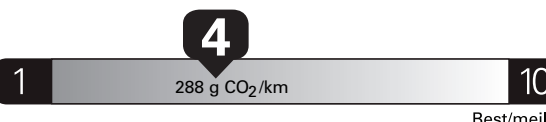

Carbon Dioxide Rating / Indice de dioxyde de carbone

Tailpipe emissions only / Émissions du tuyau d'échappement seulement