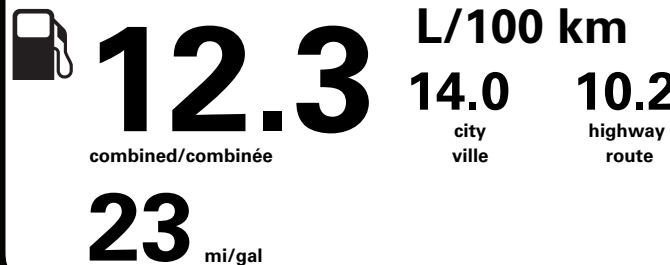

(MSRP)*

7,440.00

100.00

2,075.00

550.00

1,075.00

1,175.00

360.00

NO CHARGE

PRICE INFORMATION

BASE PRICE	$67,525.00
TOTAL OPTIONS/OTHER	12,775.00
TOTAL VEHICLE & OPTIONS/OTHER DESTINATION & DELIVERY	80,300.00 2,695.00

TOTAL BEFORE REDUCTIONS 82,995.00
XLT SERIES DISCOUNT - 1,750.00

TOTAL REDUCTIONS - 1,750.00

"THIS VEH. NOT INTENDED FOR SALE OR REGISTRATION IN US" RETAIL PRICES EXCLUDE GST/HST

(MSRP)*

SOLD TO/VENDU A Barrhaven Ford 555 Dealership Drive Nepean ON CAN K2J 6H8	A10 082	RAMP ONE/ TERMINAL UN CM61	DEALER NO./CONCESSIONNAIRE A10 082
SHIP TO (IF OTHER THAN SOLD TO) / EXPEDIER A (SI AUTRE QUE L'ACHETEUR)	RAMP TWO/ TERMINAL DEUX	FINAL ASSEMBLY PLANT/ USINE DE MONTAGE KANSAS CITY	
SHIP THROUGH/EXPEDIER VIA	METHOD OF TRANSP / MODE DE TRANSPORT CONVOY	ITEM #: A1-A054 O/T 2	

TOTAL MSRP $81,245.00

* MANUFACTURER'S SUGGESTED RETAIL PRICE = MSRP
* NOTE: THIS PRICE HAS BEEN DEVELOPED AS A GUIDE. DEALERS MAY SELL FOR LESS AND ARE NOT UNDER ANY OBLIGATION TO ACCEPT THIS SUGGESTED RETAIL PRICE.

TE111 N RE 2X 645 001139 05 11 26

Gasoline Vehicle
Véhicule à essence

Fuel Consumption / Consommation de carburant

Annual fuel COST
for an annual distance of 20,000 km, and an average fuel price of $1.50 per litre

$ 3 690

Coût annuel en carburant

pour une distance annuelle de 20 000 km, et un prix moyen du carburant de 1,50 $ par litre

Standard pickup trucks range from /
Les camionnettes ordinaires font entre
2.7 - 19.7 L_e/100 km

L_e is gasoline litre equivalent
L_e signifie litre équivalent d'essence