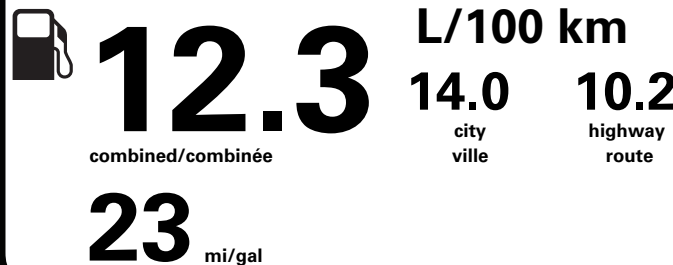

OPTIONAL EQUIPMENT/OTHER

- 2026 MODEL YEAR
- FEDERAL EXCISE TAX
- 3.5L V6 ECOBOOST ENGINE
- 275/65R18 BSW ALL-TERRAIN
- 3.31 NON-LIMITED-SLIP AXLE
- 7100# GVWR PACKAGE
- XLT BLACK APPEARANCE PACKAGE
- .18" GLOSS BLACK WHEELS
- CONN PKG: 1YR INCL W/FORD APP
- SPORT CLOTH 40/CON/40 FR SEAT

(MSRP)*

7,440.00

100.00
2,075.00

1,075.00

NO CHARGE

PRICE INFORMATION

BASE PRICE	$67,025.00
TOTAL OPTIONS/OTHER	10,690.00
TOTAL VEHICLE & OPTIONS/OTHER	77,715.00
DESTINATION & DELIVERY	2,695.00

TOTAL BEFORE REDUCTIONS 80,410.00

XLT SERIES DISCOUNT - 1,750.00

TOTAL REDUCTIONS - 1,750.00

"THIS VEH. NOT INTENDED FOR SALE OR REGISTRATION IN US" RETAIL PRICES EXCLUDE GST/HST

(MSRP)*

SOLD TO/ VENDU A Meadowvale Ford Sales & Serv 2230 Battleford Road Mississauga ON CAN L5N 3K6	B10 280	RAMP ONE/ TERMINAL UN CV43	DEALER NO./CONCESSIONNAIRE B10 280
SHIP TO (IF OTHER THAN SOLD TO) / EXPEDIER A (SI AUTRE QUE L'ACHETEUR)	RAMP TWO/ TERMINAL DEUX	FINAL ASSEMBLY PLANT/ USINE DE MONTAGE KANSAS CITY	TOTAL MSRP $78,660.00 * MANUFACTURER'S SUGGESTED RETAIL PRICE = MSRP * NOTE: THIS PRICE HAS BEEN DEVELOPED AS A GUIDE. DEALERS MAY SELL FOR LESS AND ARE NOT UNDER ANY OBLIGATION TO ACCEPT THIS SUGGESTED RETAIL PRICE.
SHIP THROUGH/EXPEDIER VIA	METHOD OF TRANSP/ MODE DE TRANSPORT CONVOY	ITEM #: B1-D133 O/T 2 TB031 N RE 2X 635 002011 02 03 26	

ENERGUIDE

Gasoline Vehicle
Véhicule à essence

Fuel Consumption / Consommation de carburant

Annual fuel **COST**
for an annual distance of 20,000 km, and an average fuel price of $1.50 per litre

$ 3 690

Coût annuel en carburant

pour une distance annuelle de 20 000 km, et un prix moyen du carburant de 1,50 $ par litre

Standard pickup trucks range from /
Les camionnettes ordinaires font entre
2.7 - 19.7 L_e/100 km

L_e is gasoline litre equivalent
L_e signifie litre équivalent d'essence

Carbon Dioxide Rating / Indice de dioxyde de carbone

Tailpipe emissions only / Émissions du tuyau d'échappement seulement

Smog Rating / Indice de Smog

Estimates are based on Government of Canada approved criteria and testing methods. Vehicle's actual fuel consumption will vary.

Estimations établies selon des méthodes d'essai et des critères approuvés par le gouvernement du Canada. La consommation de carburant réelle du véhicule variera.

For more information visit

vehicles.nrcan.gc.ca

Pour plus d'information visitez

vehicules.nrcan.gc.ca

U.S. GOVERNMENT SAFETY RATINGS
COTES DE SÉCURITÉ DU GOUVERNEMENT AMÉRICAIN

Overall Vehicle Score / Cote globale du véhicule	★★★★★
Frontal Crash / Collision frontale	★★★★★
Side Crash / Collision latérale	★★★★★
Rollover / Capotage	★★★★

Star ratings range from 1 to 5 stars (*****), with 5 being the highest. Les cotes varient de 1 à 5 étoiles (*****), 5 étant la cote la plus élevée.

Source: U.S. National Highway Traffic Safety Administration
For more information / Pour de plus amples renseignements
www.safercar.gov

1FTFW3L87TKD57065

FordPass Connect™

Download the FordPass™ app* and you can:

1. **Access Vehicle Control Features**
2. Remotely start, lock and unlock your vehicle.
   - Locate your vehicle and check approximate fuel range.
   - Receive vehicle health alerts.

1. **Activate 4G LTE Wi-Fi Hotspot**
2. New vehicles include a 3-month or 3GB data (whichever comes first) Wi-Fi trial.
   - Connect up to ten Wi-Fi-equipped devices.

Ask your sales consultant for more details.

Scan code not operational at this time

FOR PLANT USE ONLY

Insist on Ford Protect! The only extended service plan fully backed by Ford and honored at every Ford dealership in the US and Canada. See your Ford dealer for additional details, or visit www.ford.ca for more information.

Personalize your vehicle with Ford Custom Accessories. Genuine Ford Accessories are engineered for your vehicle and can be included under the Ford New Vehicle Limited Warranty. Certain conditions, limitations and exclusions apply. See your Dealer for details.