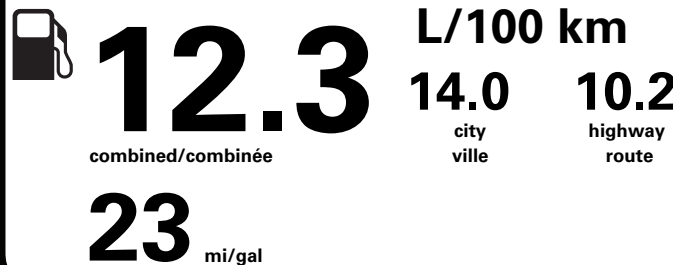

(MSRP)*

7,440.00

100.00

2,075.00

550.00

1,075.00

550.00

625.00

1,125.00

NO CHARGE

PRICE INFORMATION

BASE PRICE	$67,525.00
TOTAL OPTIONS/OTHER	13,540.00
TOTAL VEHICLE & OPTIONS/OTHER DESTINATION & DELIVERY	81,065.00
	2,695.00

TOTAL BEFORE REDUCTIONS 83,760.00

XLT SERIES DISCOUNT - 1,750.00

TOTAL REDUCTIONS - 1,750.00

"THIS VEH. NOT INTENDED FOR SALE OR REGISTRATION IN US" RETAIL PRICES EXCLUDE GST/HST

(MSRP)*

SOLD TO/VENDU A City Ford Sales Ltd. 14750 Mark Messier Trail Edmonton AB CAN T6V 1H5	B60 220 RA67	DEALER NO./CONCESSIONNAIRE B60 220
SHIP TO (IF OTHER THAN SOLD TO) / EXPEDIER A (SI AUTRE QUE L'ACHETEUR)	RAMP TWO/ TERMINAL DEUX	FINAL ASSEMBLY PLANT/ USINE DE MONTAGE DEARBORN
SHIP THROUGH/EXPEDIER VIA	METHOD OF TRANSP / MODE DE TRANSPORT RAIL	ITEM #: B6-Z37F O/T 2 TF181 N RE 2X 645 000664 06 18 26

TOTAL MSRP $82,010.00

* MANUFACTURER'S SUGGESTED RETAIL PRICE = MSRP
* NOTE: THIS PRICE HAS BEEN DEVELOPED AS A GUIDE. DEALERS MAY SELL FOR LESS AND ARE NOT UNDER ANY OBLIGATION TO ACCEPT THIS SUGGESTED RETAIL PRICE.

Gasoline Vehicle
Véhicule à essence

Fuel Consumption / Consommation de carburant

Annual fuel **COST**
for an annual distance of 20,000 km, and an average fuel price of $1.50 per litre

$ 3 690

Coût annuel en carburant

pour une distance annuelle de 20 000 km, et un prix moyen du carburant de 1,50 $ par litre

Standard pickup trucks range from /
Les camionnettes ordinaires font entre
2.7 - 19.7 L_e/100 km

L_e is gasoline litre equivalent
L_e signifie litre équivalent d'essence