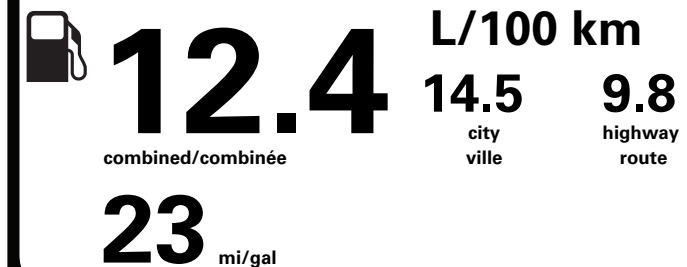

PRICE INFORMATION

Table with 2 columns: Description, (MSRP)*. Includes BASE PRICE ($70,300.00), TOTAL OPTIONS/OTHER (11,065.00), TOTAL VEHICLE & OPTIONS/OTHER (81,365.00), DESTINATION & DELIVERY (2,395.00).

Table with 2 columns: Description, (MSRP)*. Includes TOTAL BEFORE REDUCTIONS (83,760.00), XLT SERIES DISCOUNT (-1,750.00), 302A DISCOUNT (-500.00).

Table with 2 columns: Description, (MSRP)*. Includes TOTAL REDUCTIONS (-2,250.00).

"THIS VEH. NOT INTENDED FOR SALE OR REGISTRATION IN US" RETAIL PRICES EXCLUDE GST/HST

Table with 4 columns: SOLD TO/VENDU A, B70 251, RAMP ONE/TERMINAL UN, CW68, DEALER NO./CONCESSIONNAIRE, B70 251.

Table with 4 columns: SHIP TO (IF OTHER THAN SOLD TO) / EXPEDIER A, B70 251, RAMP TWO/TERMINAL DEUX, FINAL ASSEMBLY PLANT/USINE DE MONTAGE, KANSAS CITY.

Table with 4 columns: SHIP THROUGH/EXPEDIER VIA, KANSAS CITY VPC, MO, METHOD OF TRANSP/ MODE DE TRANSPORT, CONVOY, ITEM #: B7-696C O/T 5, SJ241 N RE 2X 515 002637 09 24 25.

TOTAL MSRP $81,510.00

* MANUFACTURER'S SUGGESTED RETAIL PRICE = MSRP * NOTE: THIS PRICE HAS BEEN DEVELOPED AS A GUIDE. DEALERS MAY SELL FOR LESS AND ARE NOT UNDER ANY OBLIGATION TO ACCEPT THIS SUGGESTED RETAIL PRICE.

Canada

ENERGUIDE

Gasoline Vehicle Véhicule à essence

Fuel Consumption / Consommation de carburant