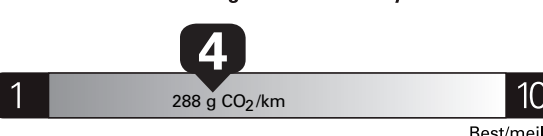

Carbon Dioxide Rating / Indice de dioxyde de carbone

Tailpipe emissions only / Émissions du tuyau d'échappement seulement