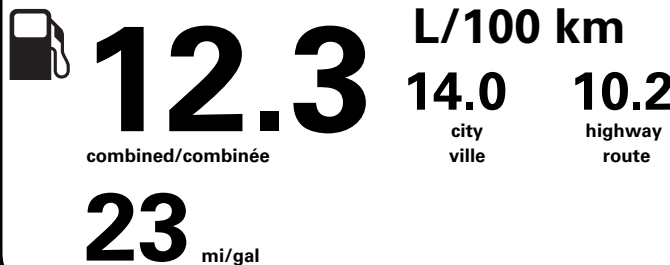

SAFETY/SECURITY

- ADVANCETRAC™/W/ ROLL STABILITY CONTROL
- AIRBAGS - SAFETY CANOPY®
- AIRBAGS-DRIVER/PASSENGER
- CENTRE HIGH MOUNT STOPLAMP
- DAYTIME RUNNING LIGHTS
- PERIMETER ALARM
- SECURE PKG 1 YR INCLUDED
- SECURILOCK® ANTI-THEFT SYS
- SOS POST CRASH ALERT SYST
- TIRE PRESSURE MONITOR SYS

WARRANTY

- 3YR/60,000KM BASIC
- 5YR/100,000KM POWERTRAIN
- ROADSIDE ASSISTANCE 24 HRS

INCLUDED ON THIS VEHICLE

EQUIPMENT GROUP 301A

•XLT SERIES

OPTIONAL EQUIPMENT/OTHER

- 2026 MODEL YEAR
- FEDERAL EXCISE TAX
- 3.5L V6 ECOBOOST ENGINE
- 275/65R18 BSW ALL-TERRAIN
- 3.55 ELECTRONIC LOCKING AXLE
- 7200# GVWR PACKAGE
- BLACK VINYL FLOOR COVERING
- ENGINE BLOCK HEATER
- SKID PLATES
- TOW/HAUL PACKAGE
- .TRAILER BRAKE CONTROLLER
- TOW MIR-MAN FLD/TELE HT/PWR GL
- SIDEVIEW MIRROR SPOTLIGHT-LED
- 18" PAINTED ALUMINUM WHEELS
- KEYLESS ENTRY KEYPAD-DRVR SIDE
- CONN PKG: 1YR INCL W/FORD APP
- ##SPECIAL ADDED DISCOUNTS##
- XLT SERIES DISCOUNT

(MSRP)*

1,250.00

100.00

NO CHARGE

NO CHARGE

NO CHARGE

NO CHARGE

550.00

120.00

1,175.00

360.00

250.00

625.00

- 1,750.00

TOTAL BEFORE REDUCTIONS

(MSRP)*

76,700.00

PRICE INFORMATION

BASE PRICE $69,675.00

TOTAL OPTIONS/OTHER 4,430.00

TOTAL VEHICLE & OPTIONS/OTHER 74,105.00

DESTINATION & DELIVERY 2,595.00

"THIS VEH. NOT INTENDED FOR SALE OR REGISTRATION IN US" RETAIL PRICES EXCLUDE GST/HST

Gasoline Vehicle
Véhicule à essence

Fuel Consumption / Consommation de carburant

Annual fuel cost
for an annual distance of 20,000 km, and an average fuel price of $1.50 per litre

$ 3 690

Coût annuel en carburant

pour une distance annuelle de 20 000 km, et un prix moyen du carburant de 1,50 $ par litre

Standard pickup trucks range from / Les camionnettes ordinaires font entre 2.7 - 19.7 L_e/100 km

L_e is gasoline litre equivalent
L_e signifie litre équivalent d'essence