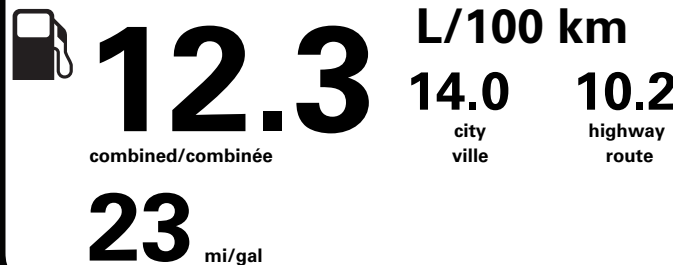

OPTIONAL EQUIPMENT/OTHER

- 2026 MODEL YEAR
- FEDERAL EXCISE TAX
- 3.5L V6 ECOBOOST ENGINE
- 275/65R18 BSW ALL-TERRAIN
- 3.31 NON-LIMITED-SLIP AXLE
- 7100# GVWR PACKAGE
- XLT BLACK APPEARANCE PACKAGE
- .18" GLOSS BLACK WHEELS
- CONN PKG: 1YR INCL W/FORD APP
- SPORT CLOTH 40/CON/40 FR SEAT

(MSRP)*

7,440.00

100.00
2,075.00

1,075.00

NO CHARGE

PRICE INFORMATION

BASE PRICE	$67,025.00
TOTAL OPTIONS/OTHER	10,690.00
TOTAL VEHICLE & OPTIONS/OTHER DESTINATION & DELIVERY	77,715.00 2,695.00

TOTAL BEFORE REDUCTIONS 80,410.00

XLT SERIES DISCOUNT - 1,750.00

TOTAL REDUCTIONS - 1,750.00

"THIS VEH. NOT INTENDED FOR SALE OR REGISTRATION IN US" RETAIL PRICES EXCLUDE GST/HST

(MSRP)*

SOLD TO/VENDU A Meadowvale Ford Sales & Serv 2230 Battleford Road Mississauga ON CAN L5N 3K6	B10 280	RAMP ONE/ TERMINAL UN CV43	DEALER NO./CONCESSIONNAIRE B10 280
SHIP TO (IF OTHER THAN SOLD TO) / EXPEDIER A (SI AUTRE QUE L'ACHETEUR)	RAMP TWO/ TERMINAL DEUX	FINAL ASSEMBLY PLANT/ USINE DE MONTAGE KANSAS CITY	TOTAL MSRP $78,660.00 * MANUFACTURER'S SUGGESTED RETAIL PRICE = MSRP * NOTE: THIS PRICE HAS BEEN DEVELOPED AS A GUIDE. DEALERS MAY SELL FOR LESS AND ARE NOT UNDER ANY OBLIGATION TO ACCEPT THIS SUGGESTED RETAIL PRICE.
SHIP THROUGH/EXPEDIER VIA	METHOD OF TRANSP / MODE DE TRANSPORT CONVOY	ITEM #: B1-F322 O/T 2	

TC231 N RE 2X 635 001351 03 23 26

Gasoline Vehicle
Véhicule à essence

Fuel Consumption / Consommation de carburant

Annual fuel **COST**
for an annual distance of 20,000 km, and an average fuel price of $1.50 per litre

$ 3 690

Coût annuel en carburant

pour une distance annuelle de 20 000 km, et un prix moyen du carburant de 1,50 $ par litre

Standard pickup trucks range from /
Les camionnettes ordinaires font entre
2.7 - 19.7 L_e/100 km

L_e is gasoline litre equivalent
L_e signifie litre équivalent d'essence