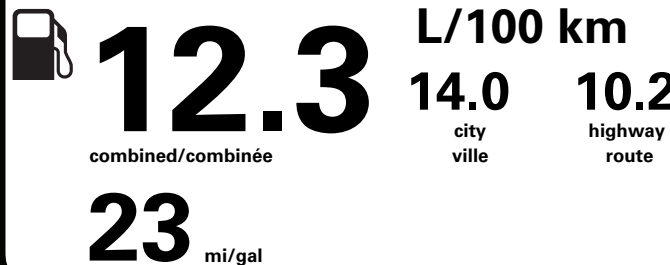

OPTIONAL EQUIPMENT/OTHER

- 2026 MODEL YEAR
- FEDERAL EXCISE TAX
- 3.5L V6 ECOBOOST ENGINE
- 275/65R18 BSW ALL-TERRAIN
- 3.31 NON-LIMITED-SLIP AXLE
- 7100# GVWR PACKAGE
- XLT BLACK APPEARANCE PACKAGE
- .18" GLOSS BLACK WHEELS
- CONN PKG: 1YR INCL W/FORD APP
- SPORT CLOTH 40/CON/40 FR SEAT

(MSRP)*

7,440.00

100.00
2,075.00

1,075.00

NO CHARGE

PRICE INFORMATION

BASE PRICE	$67,025.00
TOTAL OPTIONS/OTHER	10,690.00
TOTAL VEHICLE & OPTIONS/OTHER	77,715.00
DESTINATION & DELIVERY	2,695.00

TOTAL BEFORE REDUCTIONS 80,410.00

XLT SERIES DISCOUNT - 1,750.00

TOTAL REDUCTIONS - 1,750.00

"THIS VEH. NOT INTENDED FOR SALE OR REGISTRATION IN US" RETAIL PRICES EXCLUDE GST/HST

(MSRP)*

SOLD TO/VENDU A Meadowvale Ford Sales & Serv 2230 Battleford Road Mississauga ON CAN L5N 3K6

B10 280

RAMP ONE/TERMINAL UN

CV43

DEALER NO./CONCESSIONNAIRE

B10 280

SHIP TO (IF OTHER THAN SOLD TO) / EXPEDIER A (SI AUTRE QUE L'ACHETEUR)

RAMP TWO/TERMINAL DEUX

FINAL ASSEMBLY PLANT/USINE DE MONTAGE

KANSAS CITY

SHIP THROUGH/EXPEDIER VIA

METHOD OF TRANSP/MODE DE TRANSPORT

ITEM #: B1-D257 O/T 2

CONVOY

TC201 N RE 2X 635 000147 03 20 26

TOTAL MSRP $78,660.00

* MANUFACTURER'S SUGGESTED RETAIL PRICE = MSRP

* NOTE: THIS PRICE HAS BEEN DEVELOPED AS A GUIDE. DEALERS MAY SELL FOR LESS AND ARE NOT UNDER ANY OBLIGATION TO ACCEPT THIS SUGGESTED RETAIL PRICE.

Gasoline Vehicle
Véhicule à essence

Fuel Consumption / Consommation de carburant

Annual fuel COST
for an annual distance of 20,000 km, and an average fuel price of $1.50 per litre

$ 3 690

Coût annuel en carburant

pour une distance annuelle de 20 000 km, et un prix moyen du carburant de 1,50 $ par litre

Standard pickup trucks range from / Les camionnettes ordinaires font entre 2.7 - 19.7 L_e/100 km

L_e is gasoline litre equivalent
L_e signifie litre équivalent d'essence

Carbon Dioxide Rating / Indice de dioxyde de carbone

Tailpipe emissions only / Émissions du tuyau d'échappement seulement

Smog Rating / Indice de Smog

Estimates are based on Government of Canada approved criteria and testing methods. Vehicle's actual fuel consumption will vary.

Estimations établies selon des méthodes d'essai et des critères approuvés par le gouvernement du Canada. La consommation de carburant réelle du véhicule variera.

For more information visit

vehicles.nrcan.gc.ca

Pour plus d'information visitez

vehicules.nrcan.gc.ca

U.S. GOVERNMENT SAFETY RATINGS
COTES DE SÉCURITÉ DU GOUVERNEMENT AMÉRICAIN

Overall Vehicle Score / Cote globale du véhicule	★★★★★
Frontal Crash / Collision frontale	★★★★★
Side Crash / Collision latérale	★★★★★
Rollover / Capotage	★★★★

Star ratings range from 1 to 5 stars (*****), with 5 being the highest. Les cotes varient de 1 à 5 étoiles (*****), 5 étant la cote la plus élevée.

Source: U.S. National Highway Traffic Safety Administration
For more information / Pour de plus amples renseignements
www.safercar.gov

1FTFW3L85TKD63401

Scan code not operational at this time

FOR PLANT USE ONLY

Insist on Ford Protect! The only extended service plan fully backed by Ford and honored at every Ford dealership in the US and Canada. See your Ford dealer for additional details, or visit www.ford.ca for more information.

Personalize your vehicle with Ford Custom Accessories. Genuine Ford Accessories are engineered for your vehicle and can be included under the Ford New Vehicle Limited Warranty. Certain conditions, limitations and exclusions apply. See your Dealer for details.