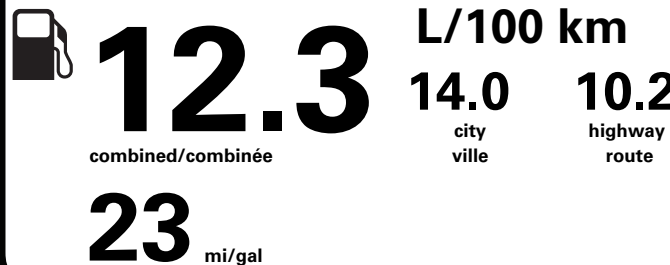

WARRANTY

- 3YR/60,000KM BASIC
- 5YR/100,000KM POWERTRAIN
- ROADSIDE ASSISTANCE 24 HRS

INCLUDED ON THIS VEHICLE

EQUIPMENT GROUP 302A

- •XLT SERIES
- •SIDEVIEW MIRROR SPOTLIGHT-LED
- •POWER SLIDING REAR WINDOW
- •REAR PRIVACY GLASS W/DFRST

OPTIONAL EQUIPMENT/OTHER

- 2026 MODEL YEAR
- FEDERAL EXCISE TAX
- 3.5L V6 ECOBOOST ENGINE
- 275/60R20 BSW ALL-TERRAIN
- 3.55 ELECTRONIC LOCKING AXLE
- 7200# GVWR PACKAGE
- XLT BLACK APPEARANCE PKG PLUS .20" GLOSS BLACK PNTD ALUM WHL
- FLOOR LINER-TRAY W/CARPET MATS
- TOW/HAUL PACKAGE
- .TRAILER BRAKE CONTROLLER
- BED UTILITY PACKAGE
- .TAILGATE STEP
- CONN PKG: 1YR INCL W/FORD APP
- SPORT CLOTH 40/CON/40 FR SEAT

(MSRP)*

7,440.00

100.00

NO CHARGE

NO CHARGE

NO CHARGE

1,875.00

300.00

1,175.00

1,125.00

NO CHARGE

PRICE INFORMATION

BASE PRICE	$70,175.00
TOTAL OPTIONS/OTHER	12,015.00
TOTAL VEHICLE & OPTIONS/OTHER DESTINATION & DELIVERY	82,190.00 2,695.00

TOTAL BEFORE REDUCTIONS **84,885.00**
XLT SERIES DISCOUNT - **1,750.00**

TOTAL REDUCTIONS - **1,750.00**

"THIS VEH. NOT INTENDED FOR SALE OR REGISTRATION IN US" RETAIL PRICES EXCLUDE GST/HST

(MSRP)*

Gasoline Vehicle
Véhicule à essence

Fuel Consumption / Consommation de carburant

Annual fuel cost
for an annual distance of 20,000 km, and an average fuel price of $1.50 per litre

$ 3 690

Coût annuel en carburant

pour une distance annuelle de 20 000 km, et un prix moyen du carburant de 1,50 $ par litre

Standard pickup trucks range from /
Les camionnettes ordinaires font entre
2.7 - 19.7 L_e/100 km

L_e is gasoline litre equivalent
L_e signifie litre équivalent d'essence