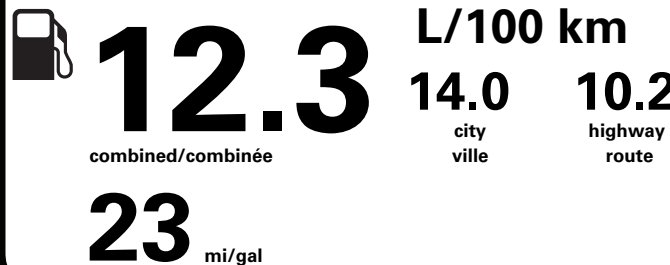

WARRANTY

- 3YR/60,000KM BASIC
- 5YR/100,000KM POWERTRAIN
- ROADSIDE ASSISTANCE 24 HRS

INCLUDED ON THIS VEHICLE

EQUIPMENT GROUP 302A

- •XLT SERIES
- •SIDEVIEW MIRROR SPOTLIGHT-LED
- •POWER SLIDING REAR WINDOW
- •REAR PRIVACY GLASS W/DFRST

OPTIONAL EQUIPMENT/OTHER

- 2026 MODEL YEAR
- FEDERAL EXCISE TAX
- 3.5L V6 ECOBOOST ENGINE
- 275/65R18 BSW ALL-TERRAIN
- 3.55 ELECTRONIC LOCKING AXLE
- 7200# GVWR PACKAGE
- XLT BLACK APPEARANCE PACKAGE
- .18" GLOSS BLACK WHEELS
- ENGINE BLOCK HEATER
- SKID PLATES
- TOW/HAUL PACKAGE
- .TRAILER BRAKE CONTROLLER
- KEYLESS ENTRY KEYPAD DRVR SIDE
- CONN PKG: 1YR INCL W/FORD APP
- SPORT CLOTH 40/CON/40 FR SEAT
- WHEEL WELL LINERS-REAR

(MSRP)*

7,440.00

100.00

NO CHARGE

NO CHARGE

1,075.00

550.00

120.00

1,175.00

625.00

NO CHARGE

275.00

PRICE INFORMATION

BASE PRICE	$69,675.00
TOTAL OPTIONS/OTHER	11,360.00
TOTAL VEHICLE & OPTIONS/OTHER	81,035.00
DESTINATION & DELIVERY	2,695.00

TOTAL BEFORE REDUCTIONS 83,730.00

XLT SERIES DISCOUNT - 1,750.00

TOTAL REDUCTIONS - 1,750.00

"THIS VEH. NOT INTENDED FOR SALE OR REGISTRATION IN US" RETAIL PRICES EXCLUDE GST/HST

(MSRP)*

Gasoline Vehicle
Véhicule à essence

Fuel Consumption / Consommation de carburant

Annual fuel **COST**
for an annual distance of 20,000 km, and an average fuel price of $1.50 per litre

$ 3 690

Coût annuel en carburant

pour une distance annuelle de 20 000 km, et un prix moyen du carburant de 1,50 $ par litre

2.7 - 19.7 L_e/100 km

L_e is gasoline litre equivalent
L_e signifie litre équivalent d'essence