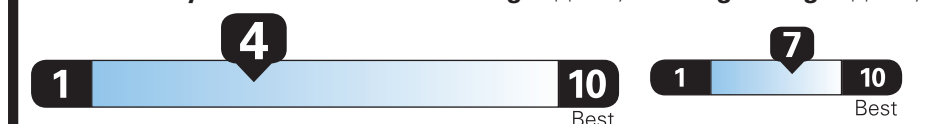

WARRANTY

- 3YR/36,000 BUMPER / BUMPER
- 5YR/60,000 POWERTRAIN
- 5YR/60,000 ROADSIDE ASSIST
- 8YR/100,000 HYBRID BATTERY

INCLUDED ON THIS VEHICLE

EQUIPMENT GROUP 302A

- •XLT SERIES
- •LED SIDE-MIRROR SPOTLIGHTS
- •POWER-SLIDING REAR WINDOW

OPTIONAL EQUIPMENT/OTHER

- 3.5L V6 ECOBOOST 90.00
- 275/60R20 BSW ALL-TERRAIN
- 3.55 MAX TOW E-LOCK REAR AXLE 470.00
- 7200# GVWR PACKAGE
- FRONT LICENSE PLATE BRACKET NO CHARGE
- 50 STATE EMISSIONS NO CHARGE
- BLUECRUISE EQUIP: 90DAY TRIAL TOW/HAUL PACKAGE 785.00
- .INTEGRATED TRAILER BRAKE CONT MIRROR MAN TEL/FLD W/PWR GLASS 275.00
- 20" CHROME-LIKE PVD WHEELS 1,395.00
- EXTENDED RANGE 36GAL FUEL TANK

(MSRP)

4,770.00

90.00

470.00

NO CHARGE

NO CHARGE

785.00

275.00

1,395.00

PRICE INFORMATION

BASE PRICE $55,830.00
TOTAL OPTIONS/OTHER 7,785.00

TOTAL VEHICLE & OPTIONS/OTHER 63,615.00
DESTINATION & DELIVERY 1,995.00

TOTAL BEFORE DISCOUNTS 65,610.00
XLT MID DISCOUNT - 2,000.00

TOTAL SAVINGS - 2,000.00

(MSRP)

EPA DOT Fuel Economy and Environment

Gasoline Vehicle

Fuel Economy

19 MPG
combined city/hwy city highway

Standard Pickup Trucks range from 12 to 73 MPG. The best vehicle rates 140 MPGe.

5.3 gallons per 100 miles

You spend **$4,500**

more in fuel costs over 5 years compared to the average new vehicle.

Annual fuel cost **$2,850**

Fuel Economy & Greenhouse Gas Rating (tailpipe only) Smog Rating (tailpipe only)

This vehicle emits 467 grams CO₂ per mile. The best emits 0 grams per mile (tailpipe only). Producing and distributing fuel also create emissions; learn more at fueleconomy.gov.

Actual results will vary for many reasons, including driving conditions and how you drive and maintain your vehicle. The average new vehicle gets 28 MPG and costs $9,750 to fuel over 5 years. Cost estimates are based on 15,000 miles per year at $3.60 per gallon. MPGe is miles per gasoline gallon equivalent. Vehicle emissions are a significant cause of climate change and smog.

fueleconomy.gov

Calculate personalized estimates and compare vehicles

GOVERNMENT 5-STAR SAFETY RATINGS

Overall Vehicle Score ★★★★★

Based on the combined ratings of frontal, side and rollover. Should ONLY be compared to other vehicles of similar size and weight.

Frontal Crash Driver Passenger ★★★★★

Based on the risk of injury in a frontal impact. Should ONLY be compared to other vehicles of similar size and weight.

Side Crash Front seat Rear seat ★★★★★

Based on the risk of injury in a side impact.

Rollover ★★★★★

Based on the risk of rollover in a single-vehicle crash.

Star ratings range from 1 to 5 stars (★★★★★), with 5 being the highest.

Source: National Highway Traffic Safety Administration (NHTSA).

www.safercar.gov or 1-888-327-4236

47 BUILT YEARS TOUGH
F-SERIES
AMERICA'S BEST SELLING TRUCKS

The FordPass™ Connect modem is active and sending vehicle data (e.g., diagnostics) to Ford.** See in-vehicle settings for connectivity options.

*Based on 1977-2023 CY total sales.
**FordPass Connect (optional on select vehicles), the FordPass App and complimentary Connected Service are required for remote features (see FordPass Terms for details). Connected service and features depend on compatible AT&T network availability. Evolving technology/cellular networks/vehicle capability may limit functionality and prevent operation of connected features. Connected service excludes WI-FI hotspot.

Insist on Ford Protect! The only extended service plan fully backed by Ford and honored at every Ford dealership in the U.S., Canada and Mexico. See your Ford dealer or visit www.FordOwner.com.

WARNING: Operating, servicing and maintaining a passenger vehicle, pickup truck, van, or off-road vehicle can expose you to chemicals including engine exhaust, carbon monoxide, phthalates, and lead, which are known to the State of California to cause cancer and birth defects or other reproductive harm. To minimize exposure, avoid breathing exhaust, do not idle the engine except as necessary, service your vehicle in a well-ventilated area and wear gloves or wash your hands frequently when servicing your vehicle. For more information go to www.P65Warnings.ca.gov/passenger-vehicle.

SCAN OR TEXT 1FRKD94213 TO 48028

Msg & Data rates may apply. Text HELP for help

www.ford.com/help/privacy-terms/

RAMP ONE		CONVOY	TOTAL MSRP $63,610.00
CB26			
RAMP TWO		ITEM #:	
		56-4455 O/T 2